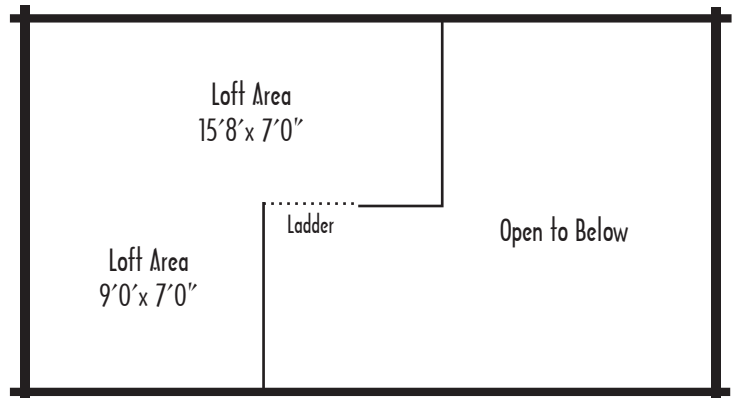

Recreational Camp

The Creekside

14' x 26' • 537 sq. ft. • 2 bedrooms
1 bath • loft area • covered porch

The Creekside

Photo may vary from actual design.

26

14