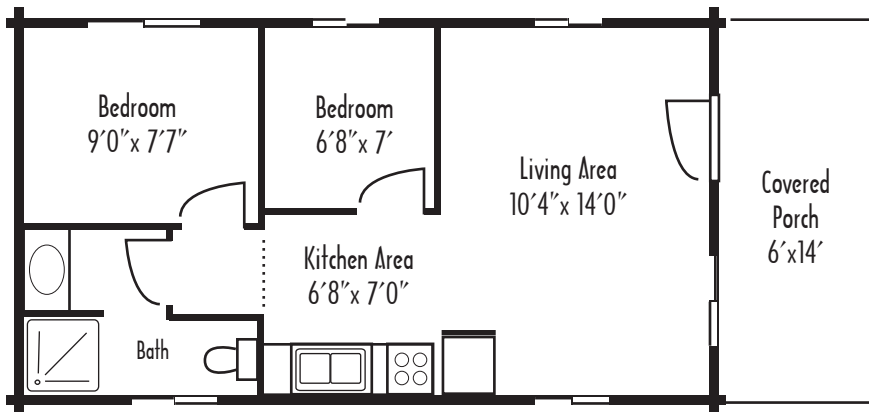

Recreational Camp

The Creekside

14' x 26' • 537 sq. ft. • 2 bedrooms
1 bath • loft area • covered porch

The Creekside

Photo may vary from actual design.

26

14