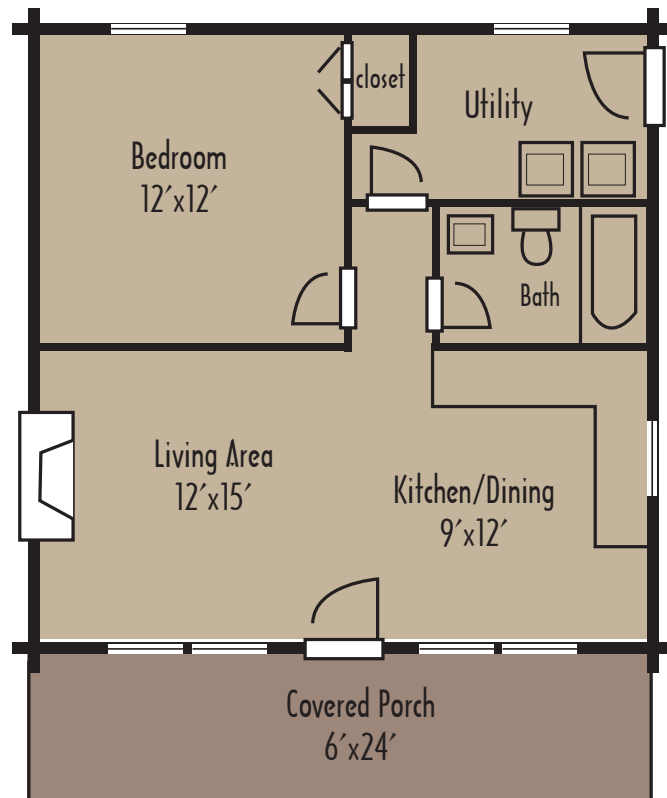

the Bradley

Tradesman Style

576 Sq. Ft.

24x24

1 Bedroom • 1 Bath

6x24 Porch

COVENTRY
log | timber | hybrid
www.coventryloghomes.com