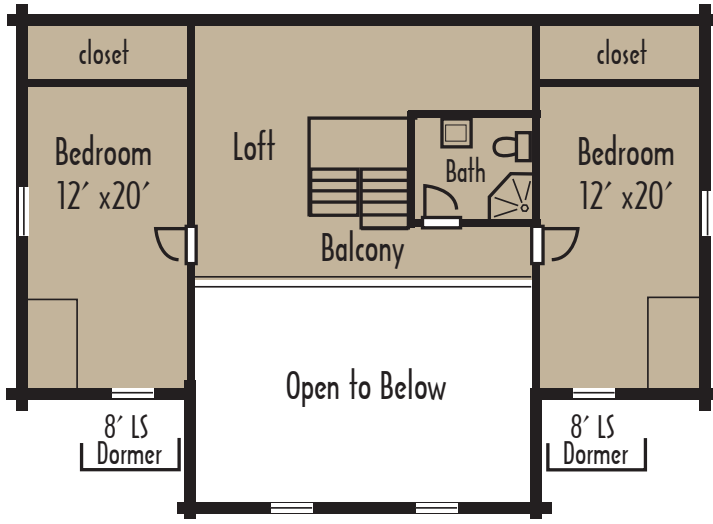

the Brentwood

3D Views

the Brentwood
 Craftsman Style
2,496 Sq. Ft.
26x48 & 24x8
 3 Bedrooms • 2.5 Baths • Loft
 6x40 Porch • 8x60 Deck

This grand log home features stunning exterior lines with both covered and open outdoor spaces.

Photo may vary from actual design.