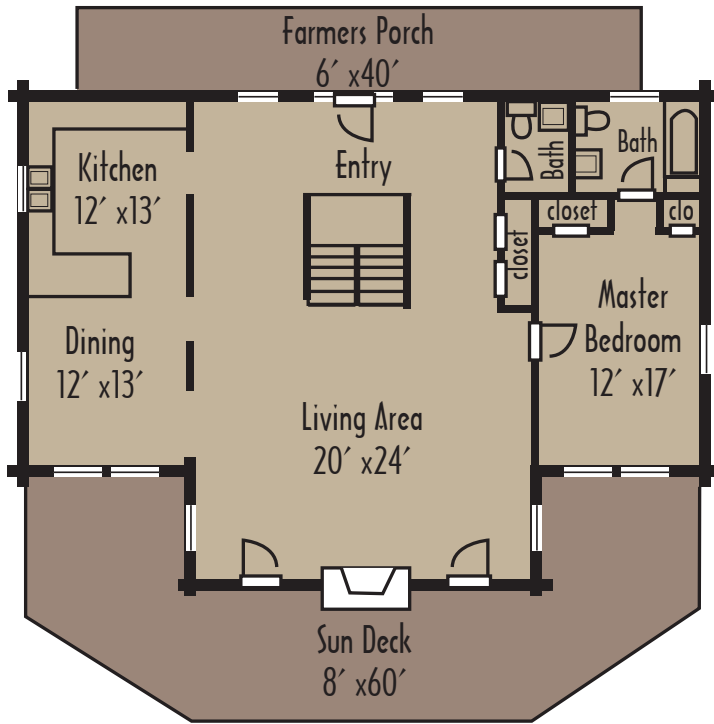

the Brentwood

3D Views

the Brentwood
 Craftsman Style
2,496 Sq. Ft.
26x48 & 24x8
 3 Bedrooms • 2.5 Baths • Loft
 6x40 Porch • 8x60 Deck

This grand log home features stunning exterior lines with both covered and open outdoor spaces.

Photo may vary from actual design.