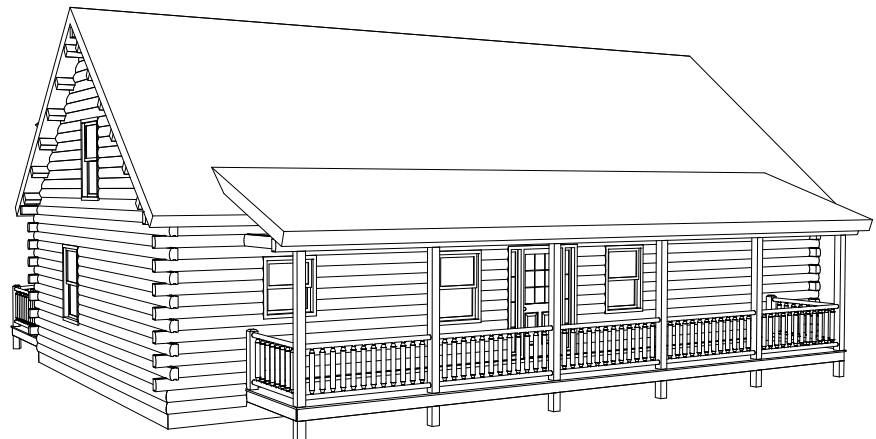

the Brentwood

3D Views

the Brentwood
 Craftsman Style
2,496 Sq. Ft.
26x48 & 24x8
 3 Bedrooms • 2.5 Baths • Loft
 6x40 Porch • 8x60 Deck

This grand log home features stunning exterior lines with both covered and open outdoor spaces.

Photo may vary from actual design.