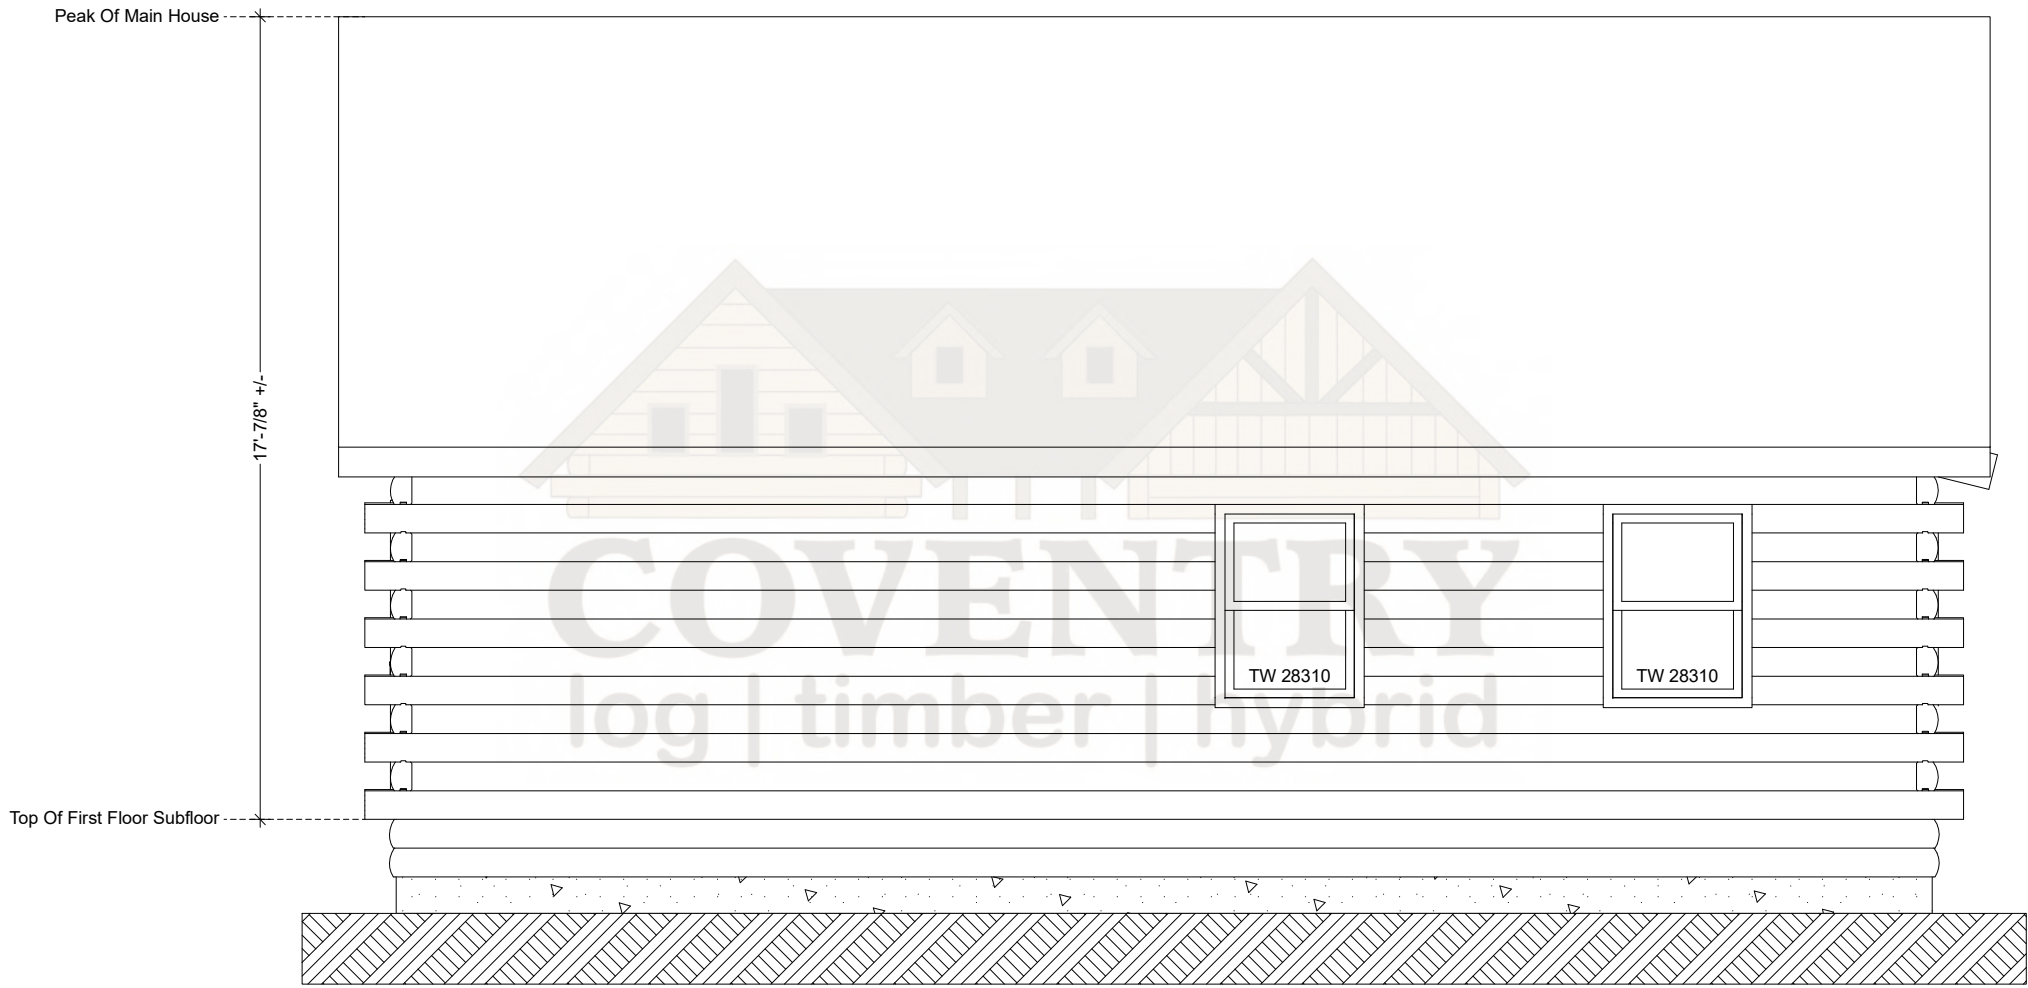

Deerfield Floor Plan

Note: Actual Pitch Of Roof Determined By Assembled Log Gable.
Pitch May Vary Slightly From That Noted On Plan.

Deerfield Front Elevation

Deerfield Right Elevation

Note: Actual Pitch Of Roof Determined By Assembled Log Gable.
Pitch May Vary Slightly From That Noted On Plan.

Deerfield Rear Elevation

Deerfield Left Elevation