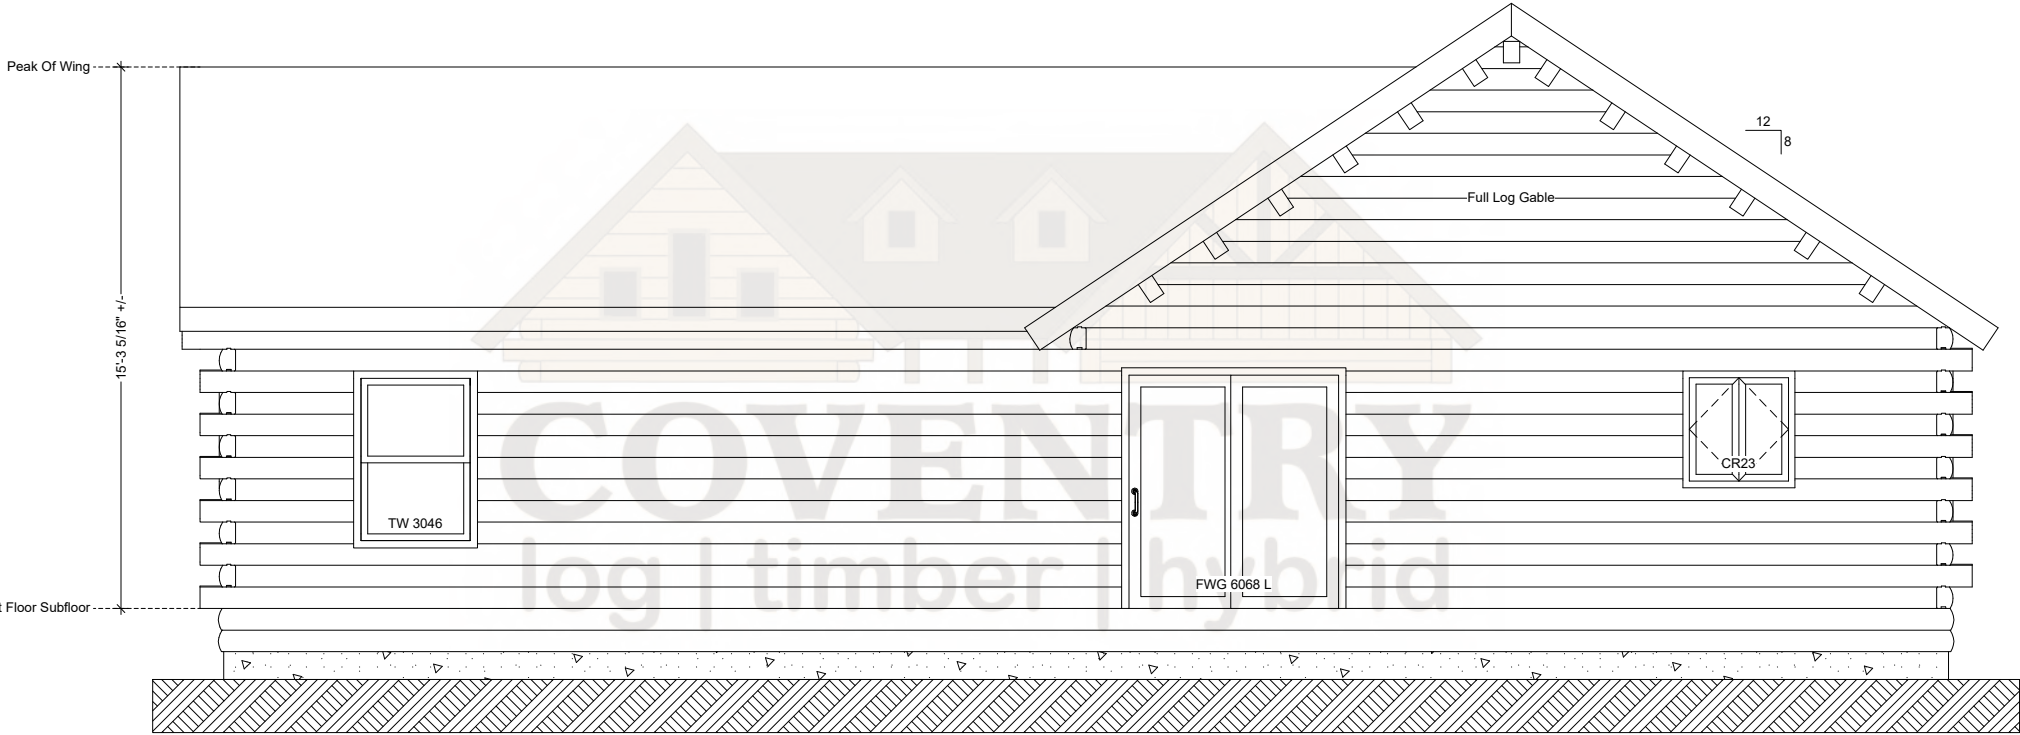

Deerfield Floor Plan

Note: Actual Pitch Of Roof Determined By Assembled Log Gable.
Pitch May Vary Slightly From That Noted On Plan.

Deerfield Front Elevation

Deerfield Right Elevation

Note: Actual Pitch Of Roof Determined By Assembled Log Gable.
Pitch May Vary Slightly From That Noted On Plan.

Deerfield Rear Elevation

Deerfield Left Elevation