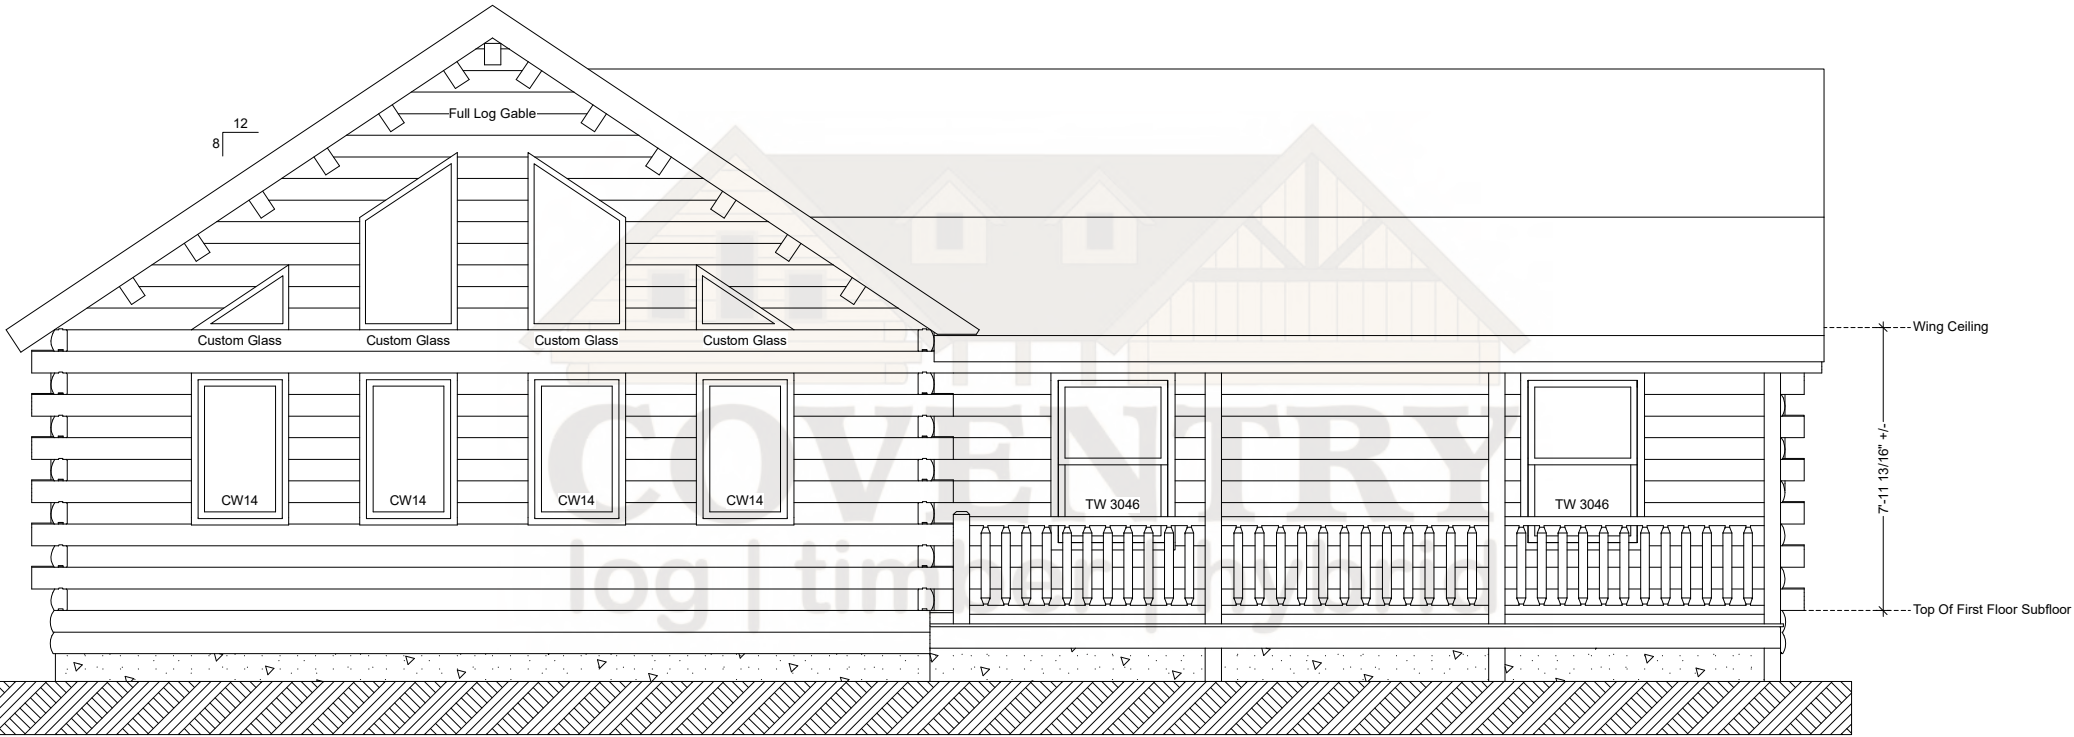

Deerfield Floor Plan

Note: Actual Pitch Of Roof Determined By Assembled Log Gable.
Pitch May Vary Slightly From That Noted On Plan.

Deerfield Front Elevation

Deerfield Right Elevation

Note: Actual Pitch Of Roof Determined By Assembled Log Gable.
Pitch May Vary Slightly From That Noted On Plan.

Deerfield Rear Elevation

Deerfield Left Elevation