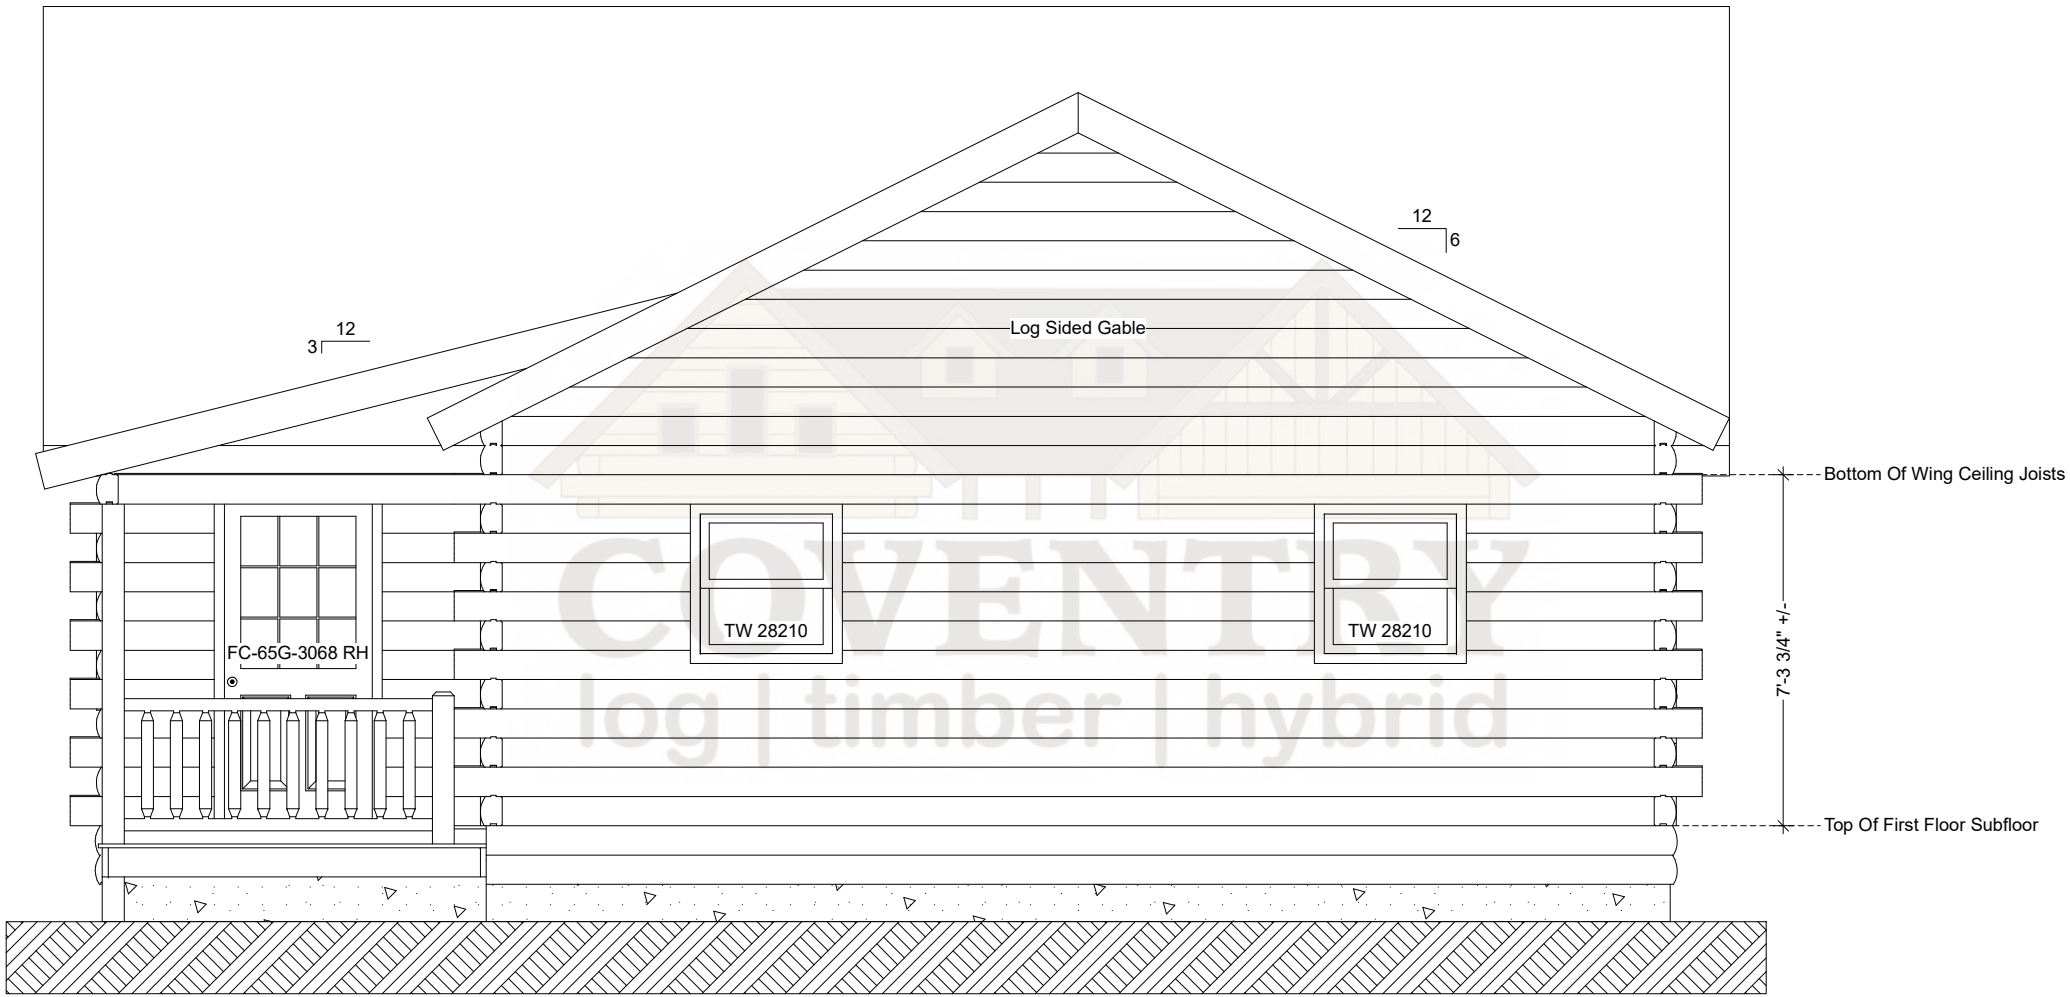

Deerfield Floor Plan

Note: Actual Pitch Of Roof Determined By Assembled Log Gable.
Pitch May Vary Slightly From That Noted On Plan.

Deerfield Front Elevation

Deerfield Right Elevation

Note: Actual Pitch Of Roof Determined By Assembled Log Gable.
Pitch May Vary Slightly From That Noted On Plan.

Deerfield Rear Elevation

Deerfield Left Elevation