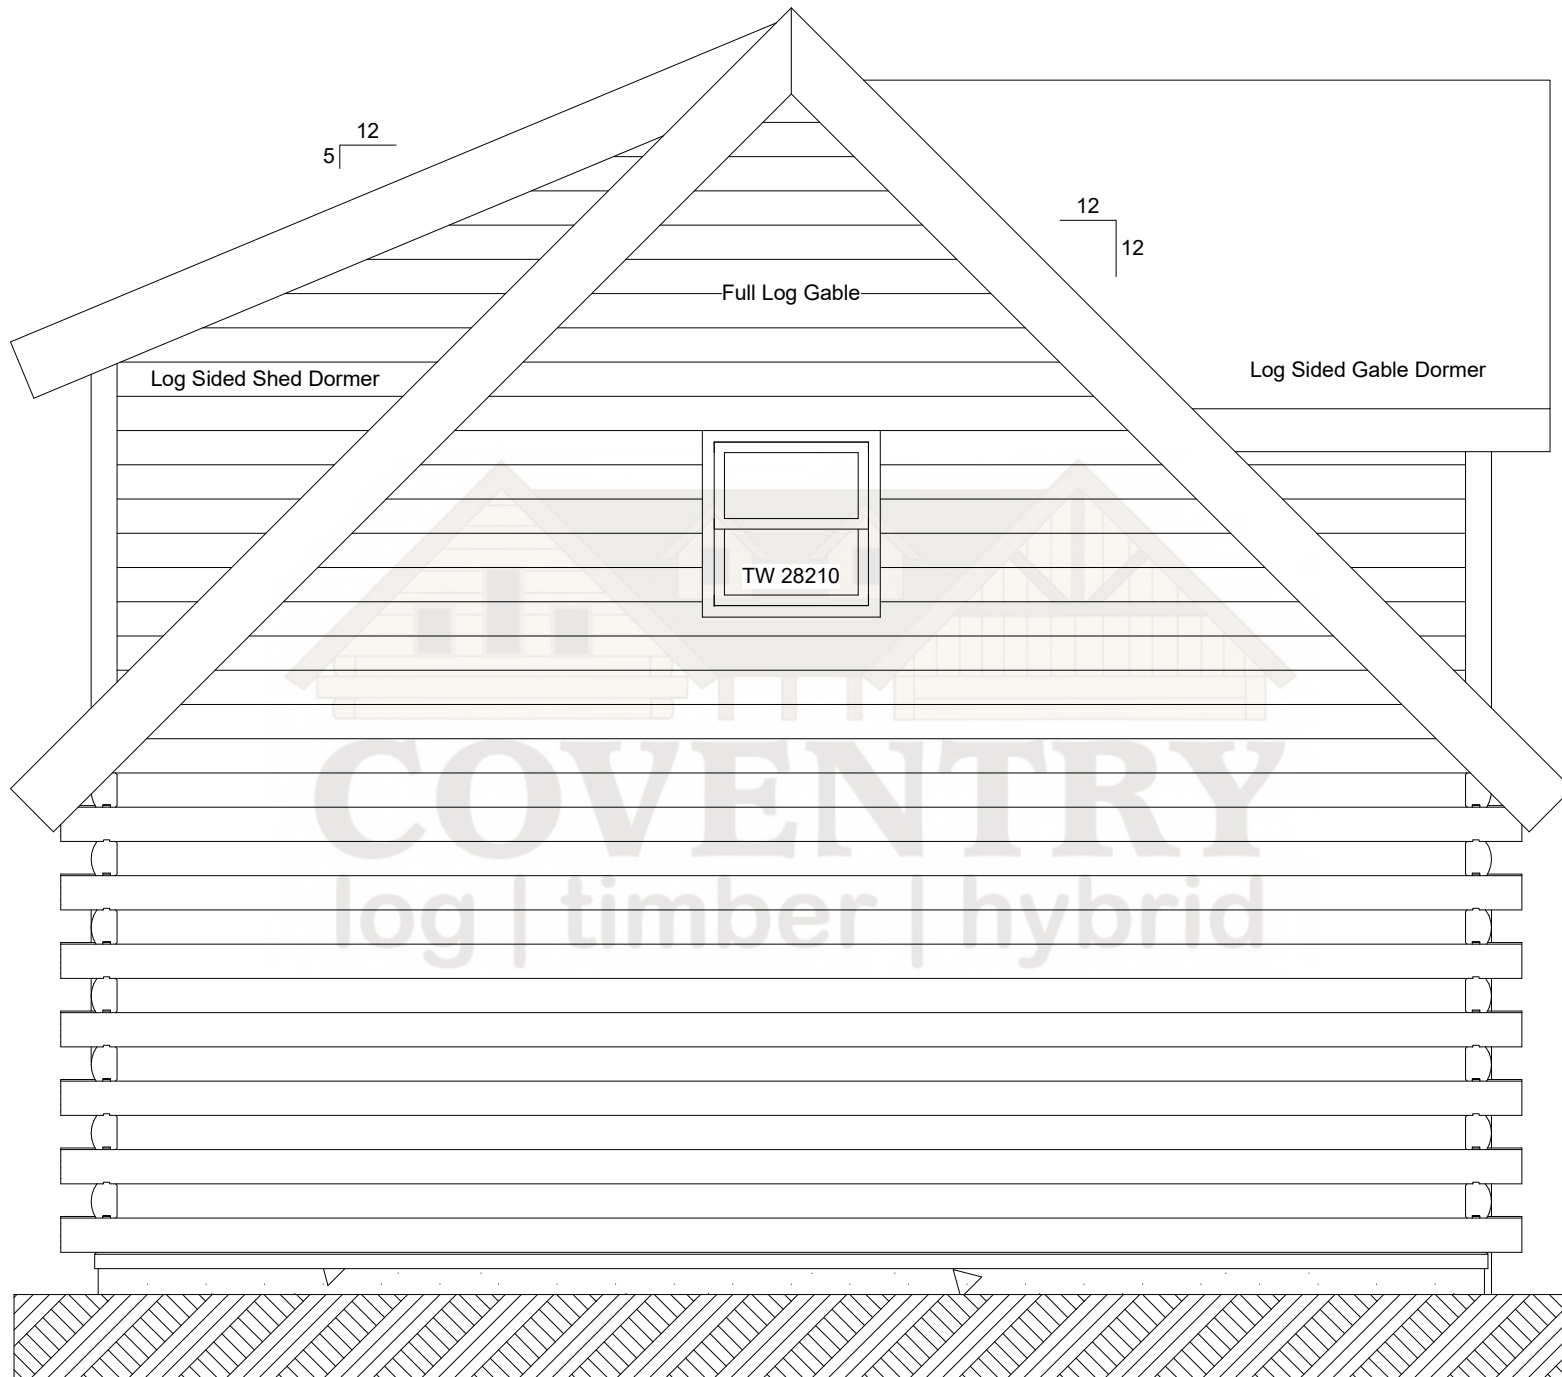

Garage Apartment First Floor Plan

Garage Apartment Second Floor Plan

Garage Apartment Front Elevation

Note: Actual Pitch Of Roof Determined By Assembled Log Gable.
Pitch May Vary Slightly From That Noted On Plan.

Garage Apartment Right Elevation

Garage Apartment Rear Elevation

Note: Actual Pitch Of Roof Determined By Assembled Log Gable.
Pitch May Vary Slightly From That Noted On Plan.

Garage Apartment Left Elevation