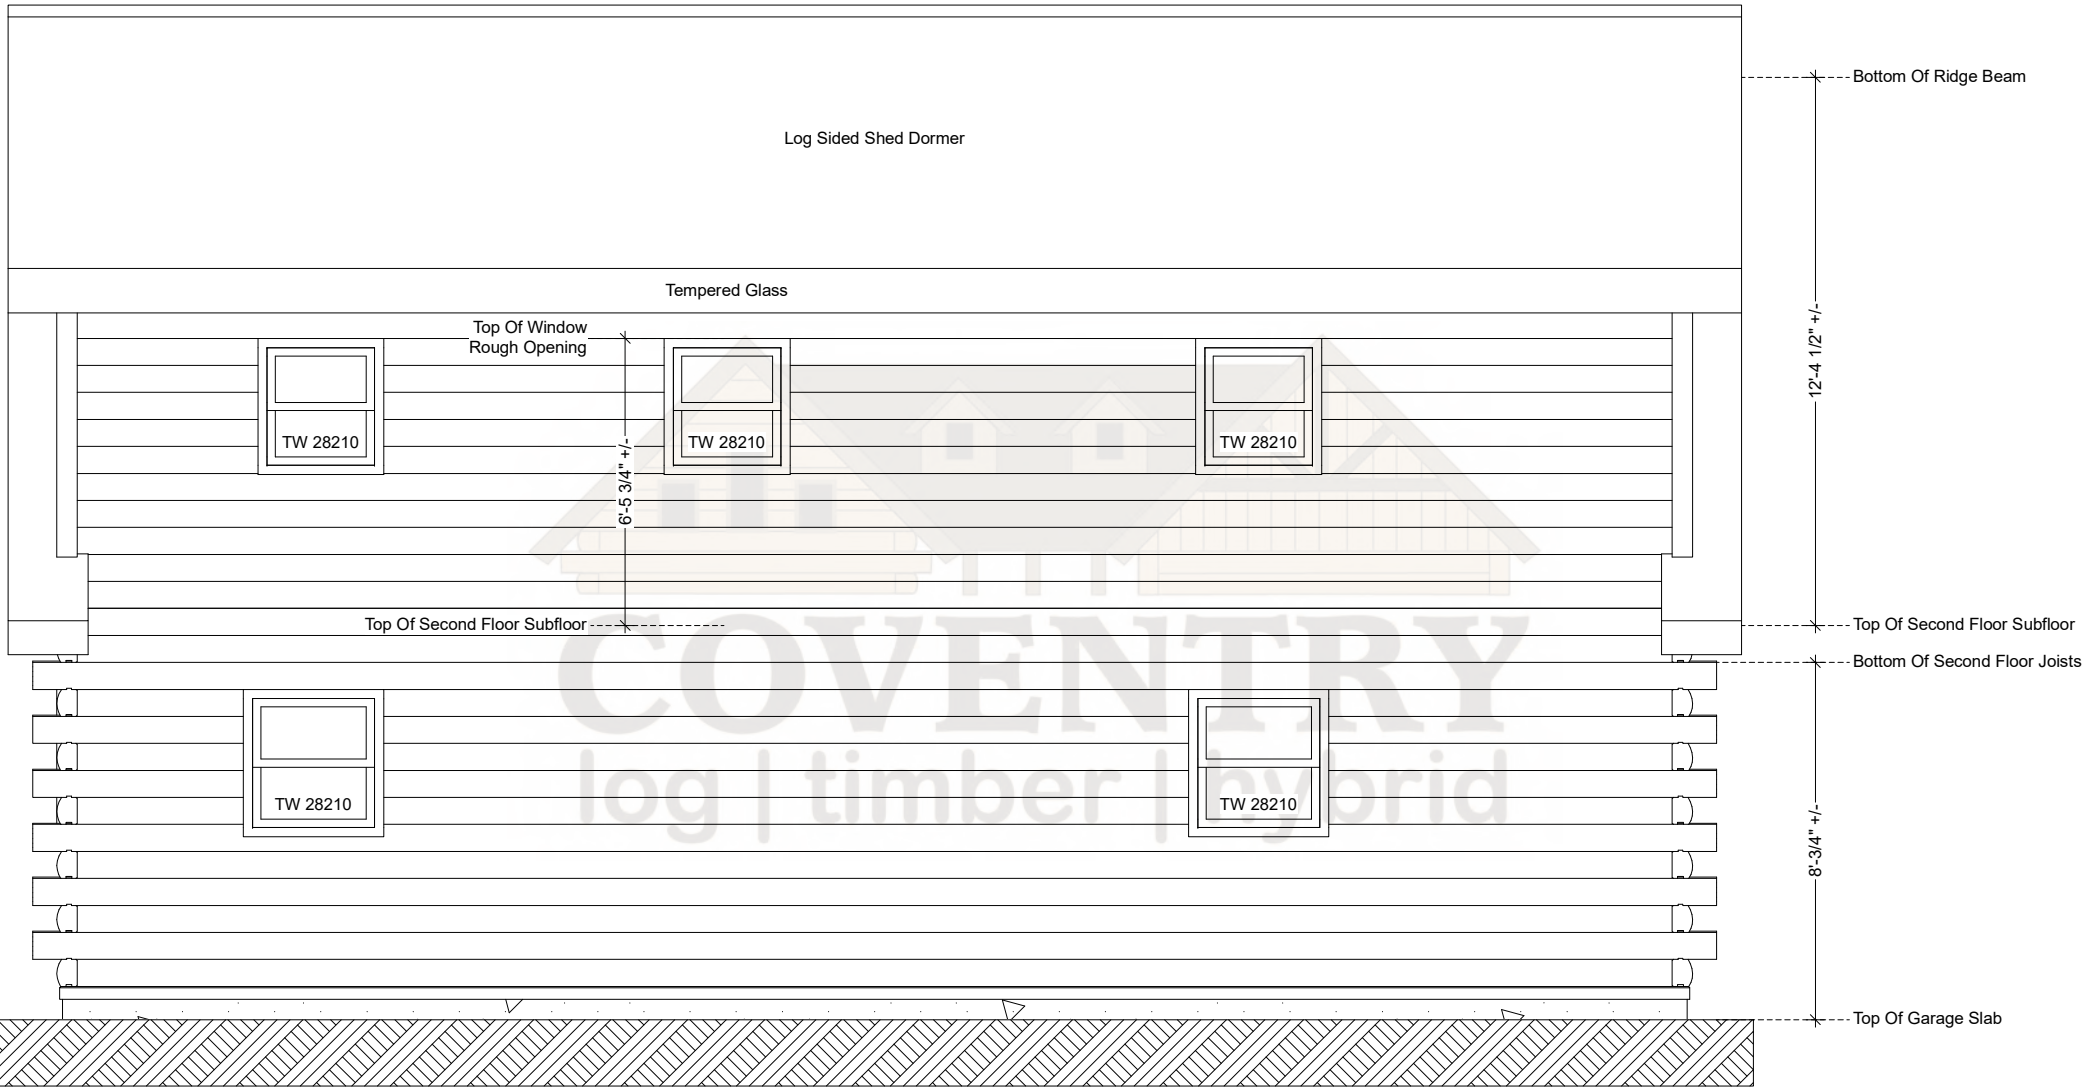

Garage Apartment First Floor Plan

Garage Apartment Second Floor Plan

Garage Apartment Front Elevation

Note: Actual Pitch Of Roof Determined By Assembled Log Gable.
Pitch May Vary Slightly From That Noted On Plan.

Garage Apartment Right Elevation

Garage Apartment Rear Elevation

Note: Actual Pitch Of Roof Determined By Assembled Log Gable.
Pitch May Vary Slightly From That Noted On Plan.

Garage Apartment Left Elevation