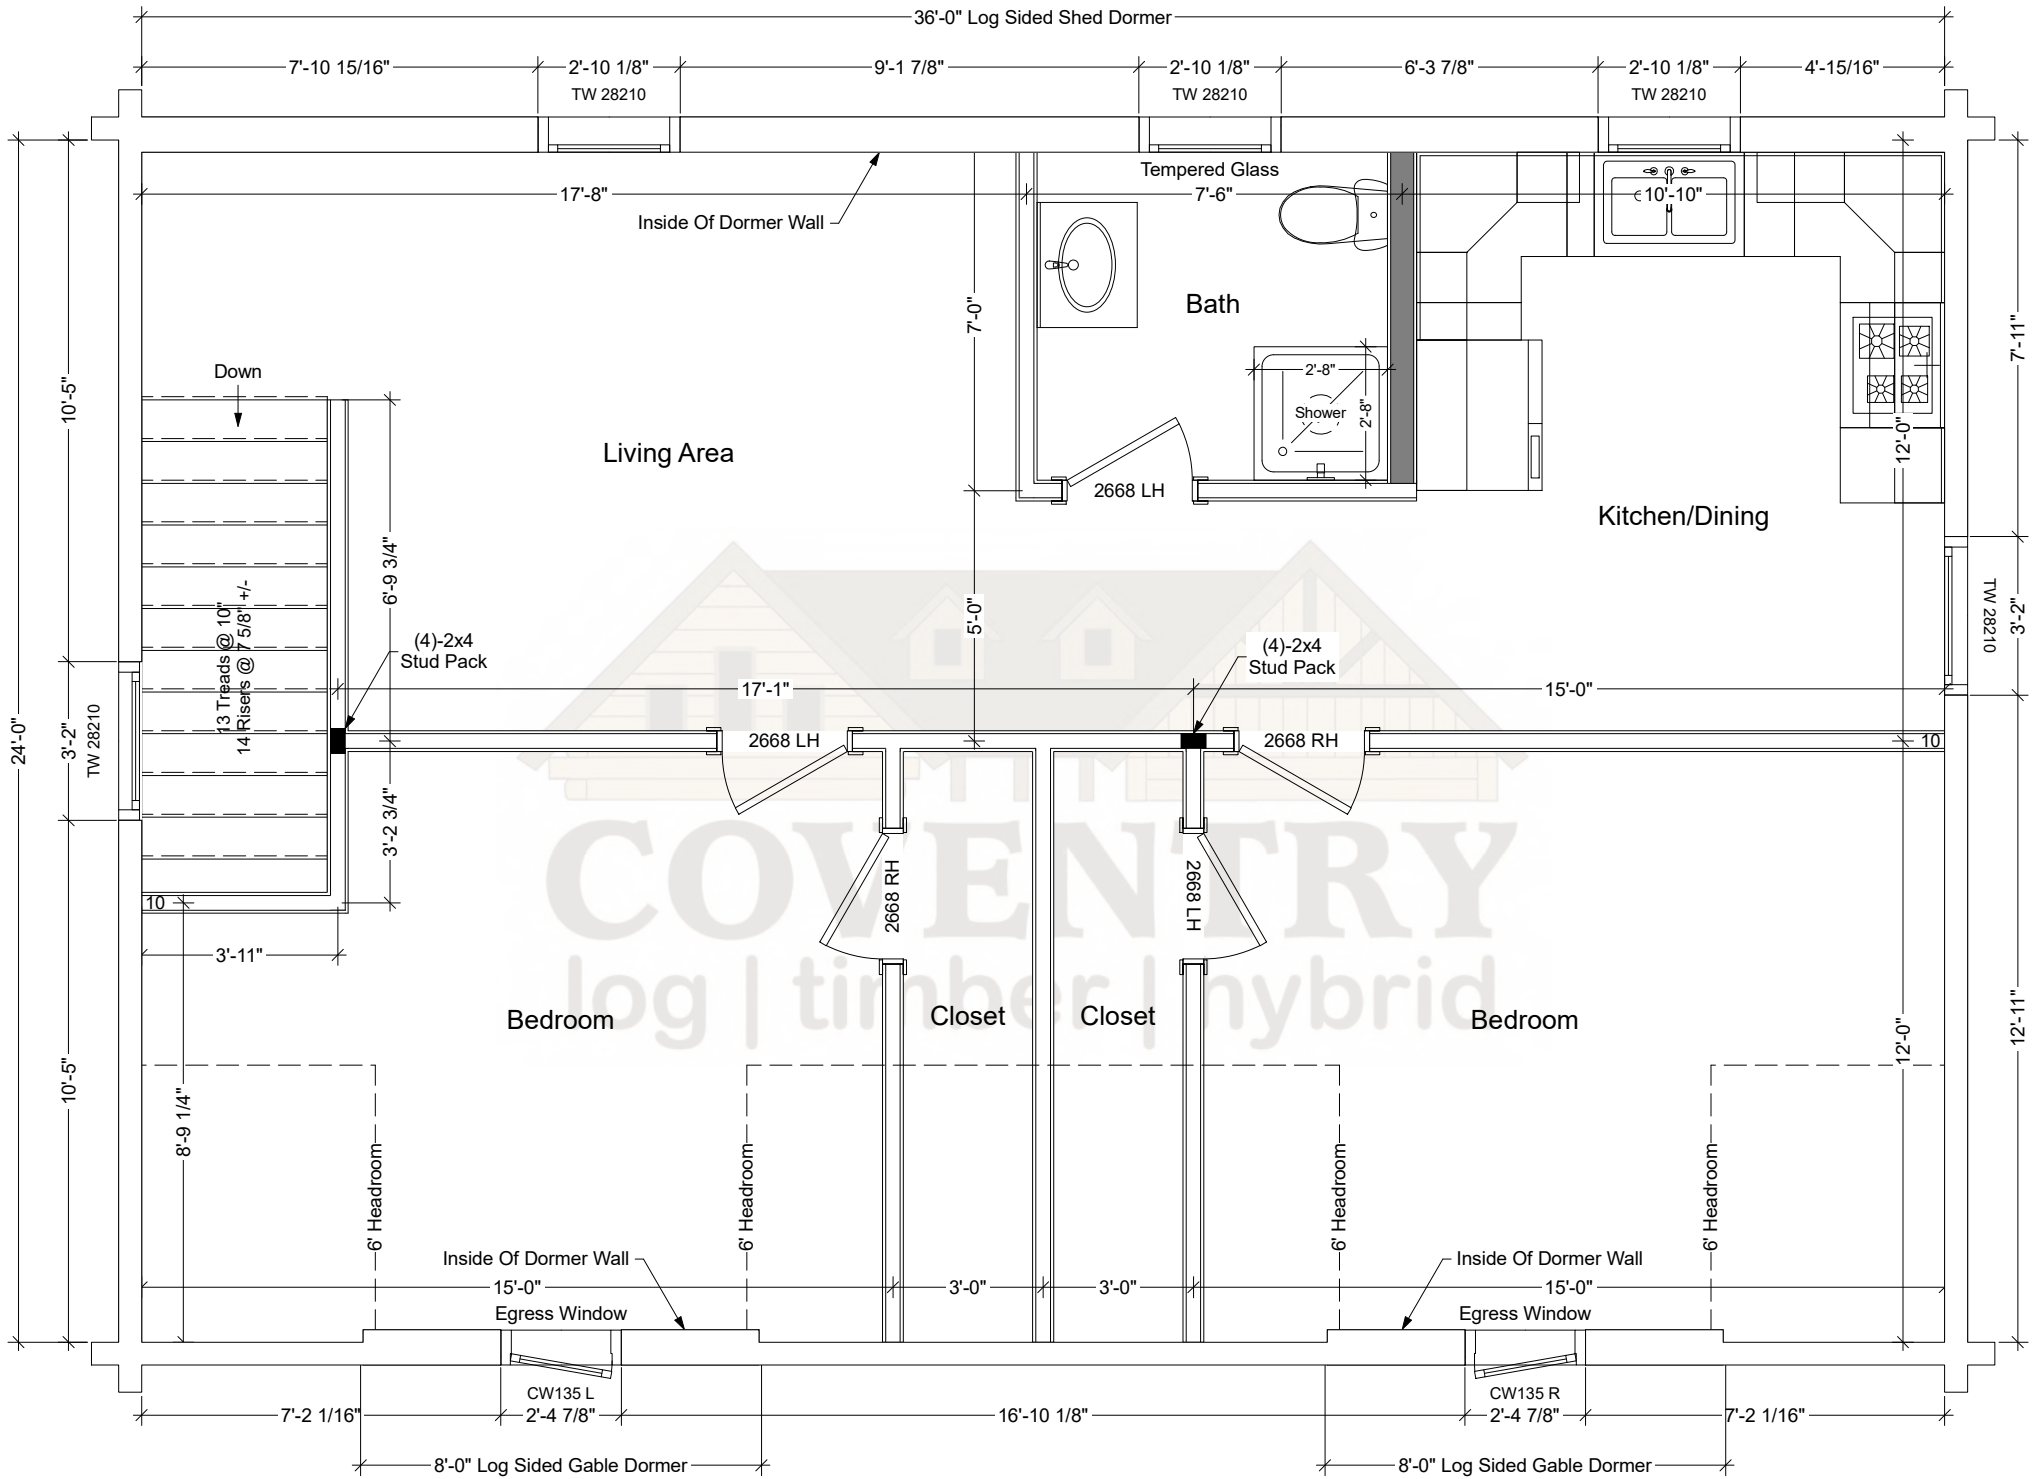

Garage Apartment First Floor Plan

Garage Apartment Second Floor Plan

Garage Apartment Front Elevation

Note: Actual Pitch Of Roof Determined By Assembled Log Gable.
Pitch May Vary Slightly From That Noted On Plan.

Garage Apartment Right Elevation

Garage Apartment Rear Elevation

Note: Actual Pitch Of Roof Determined By Assembled Log Gable.
Pitch May Vary Slightly From That Noted On Plan.

Garage Apartment Left Elevation