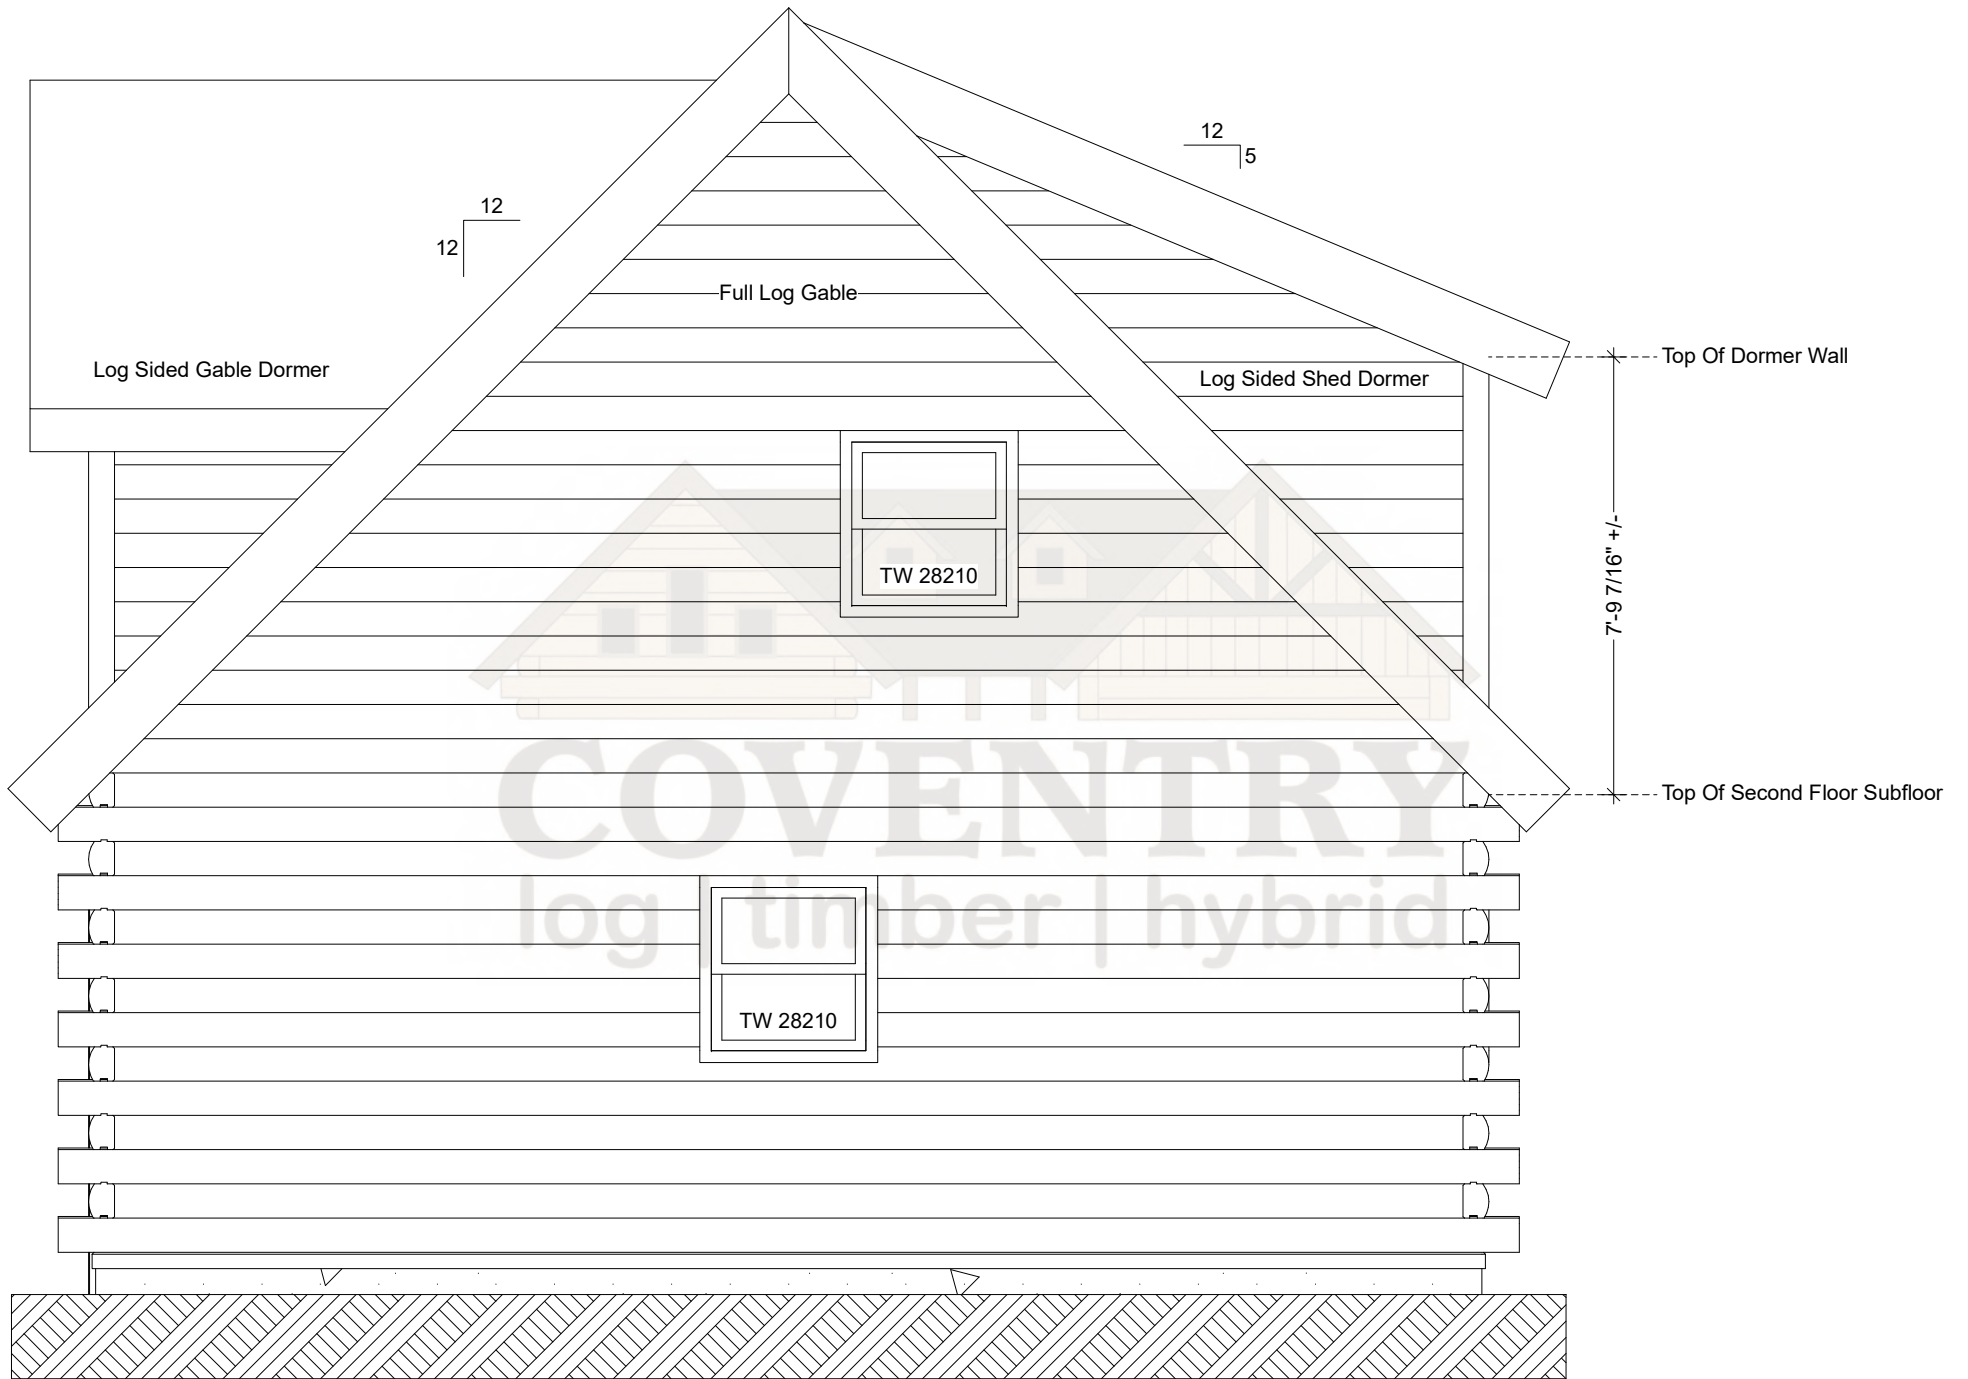

Garage Apartment First Floor Plan

Garage Apartment Second Floor Plan

Garage Apartment Front Elevation

Note: Actual Pitch Of Roof Determined By Assembled Log Gable.
Pitch May Vary Slightly From That Noted On Plan.

Garage Apartment Right Elevation

Garage Apartment Rear Elevation

Note: Actual Pitch Of Roof Determined By Assembled Log Gable.
Pitch May Vary Slightly From That Noted On Plan.

Garage Apartment Left Elevation