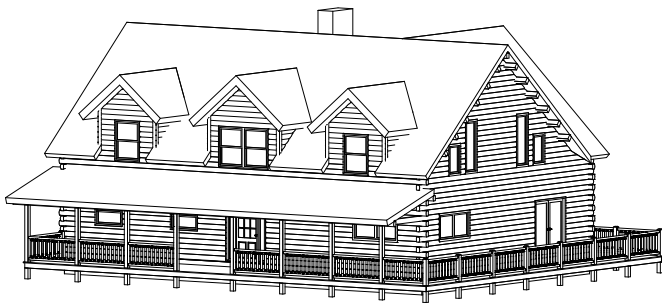

the **Bear Rock**

3D Views

the Bear Rock

Craftsman Style

2,640 Sq. Ft. • 30x50

4 Bedrooms • 3 Baths • Office • Loft
6x72 Deck • 10x24 Enclosed Porch
8x50 Porch

This home proves efficiency doesn't have to be sacrificed when designing grand elegance. Even with its cathedral ceilings and many windows it earned a 5 Star Plus Energy Star® rating.