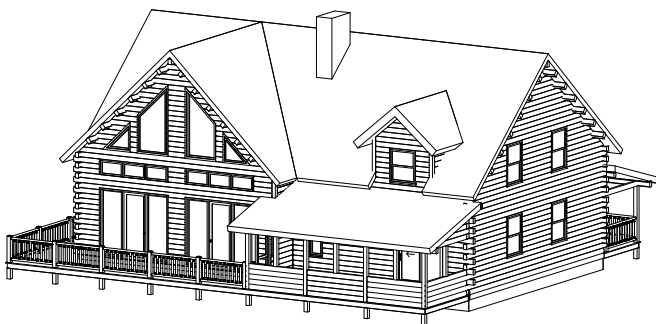

the **Bear Rock**

3D Views

the Bear Rock

Craftsman Style

2,640 Sq. Ft. • 30x50

4 Bedrooms • 3 Baths • Office • Loft
6x72 Deck • 10x24 Enclosed Porch
8x50 Porch

This home proves efficiency doesn't have to be sacrificed when designing grand elegance. Even with its cathedral ceilings and many windows it earned a 5 Star Plus Energy Star® rating.