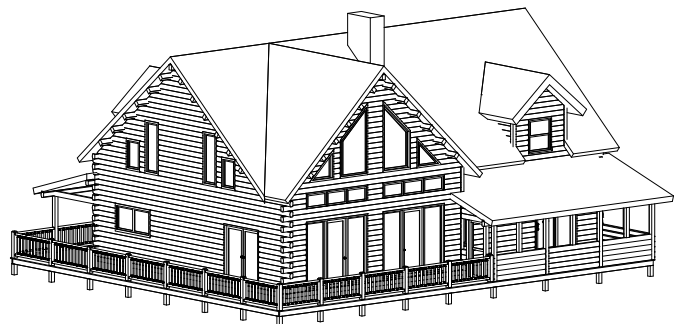

the **Bear Rock**

3D Views

the Bear Rock

Craftsman Style

2,640 Sq. Ft. • 30x50

4 Bedrooms • 3 Baths • Office • Loft
6x72 Deck • 10x24 Enclosed Porch
8x50 Porch

This home proves efficiency doesn't have to be sacrificed when designing grand elegance. Even with its cathedral ceilings and many windows it earned a 5 Star Plus Energy Star® rating.