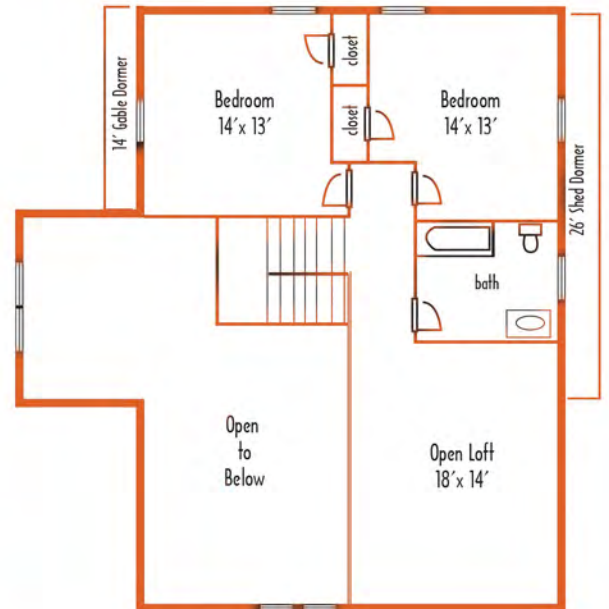

Birchwood

1,988 Sq Ft • 28X40
3 bedrooms • 2.5 baths
CRAFTSMAN SERIES

Coventry Log Homes, Inc.

108 South Court Street | Woodsville, NH 03785 | www.coventryloghomes.com
info@coventryloghomes.com | 603-747-8177 | 800-308-7505 | fax: 603-747-3340