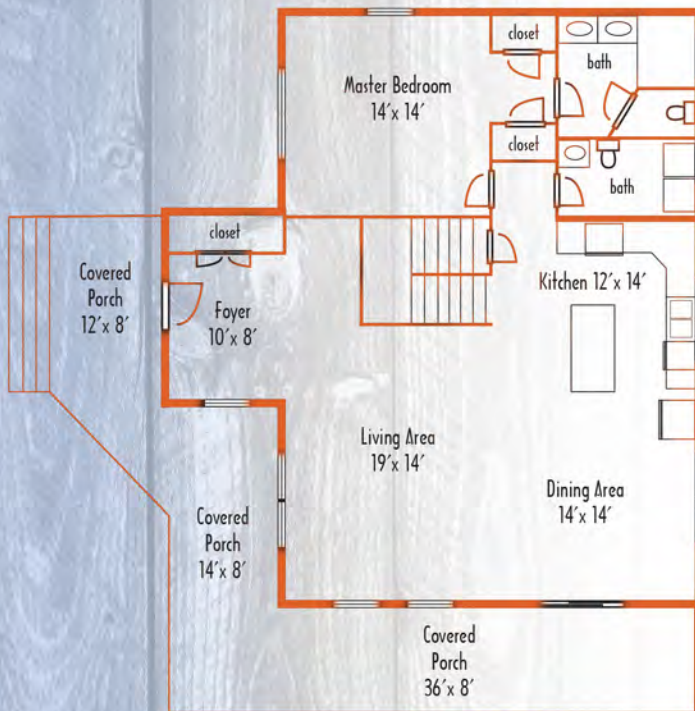

Birchwood

1,988 Sq Ft • 28X40
3 bedrooms • 2.5 baths
CRAFTSMAN SERIES

Coventry Log Homes, Inc.

108 South Court Street | Woodsville, NH 03785 | www.coventryloghomes.com
info@coventryloghomes.com | 603-747-8177 | 800-308-7505 | fax: 603-747-3340