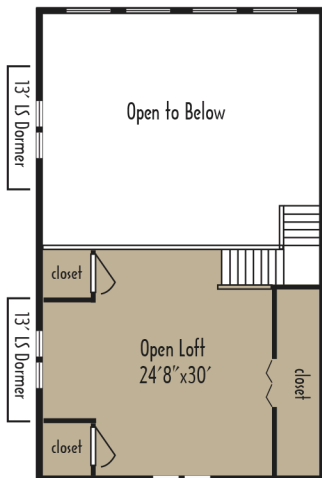

the Boulder

Craftsman Style

3,370 Sq. Ft.

30' x 50' + (28' x 40' Garage)

1 Bedrooms • 1.5 Baths

Loft • Covered Porch

www.coventryloghomes.com

Photo may vary from actual design.