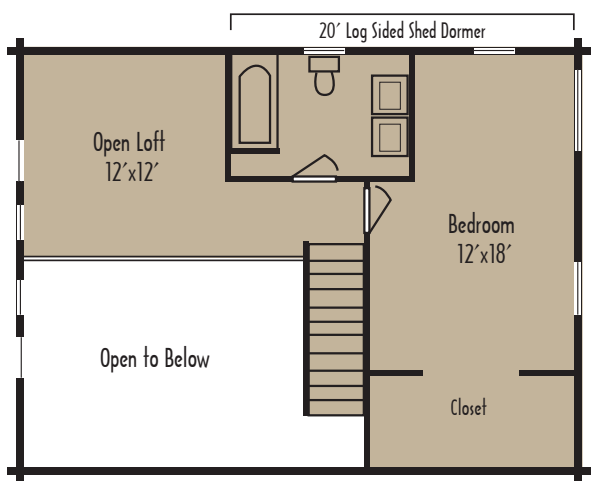

Shown with optional round timbers.

the Driftwood
Tradesman Style
1288 Sq. Ft. • 24x32
 2 Bedrooms • 2 Baths
 Porches • 6x20 Deck