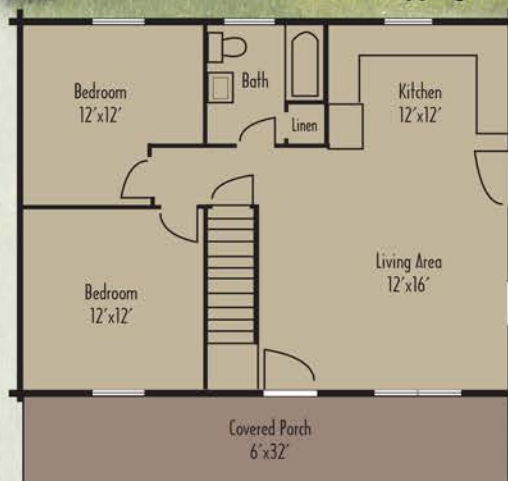

# \$61,328

ONLY \$1 Shipping Within The Eastern Time Zone

**20% Deposit by  
September 30, 2020**

**Delivery by  
December 31, 2020**

**Complete package includes:**

Kiln-dried and precut log walls, sub-floor, Andersen® 400 Series TW windows, Therma-Tru® doors, loft system, complete roof system, interior framing with T&G pine to finish, solid wood interior doors, locksets, engineered plans if needed and much more! See complete details at:

[www.coventryloghomes.com](http://www.coventryloghomes.com)

\*Andersen® and the AW logo are registered trademarks of Andersen Corporation

1,140 sq. ft. • 24x32  
2 Bedrooms • Loft • Covered Porch

Coventry Log Homes is Factory Direct