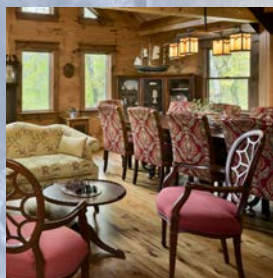

SUB FLOOR

- Sill Seal • Pressure Treated Sill
- Perimeter Box • Girder Beam
- Joists • Support Joists • Blocking
- 3/4" T&G Engineered Sheathing
- Stair Stringers/Treads • Basement Stair Landing • Skirt-board Log Siding