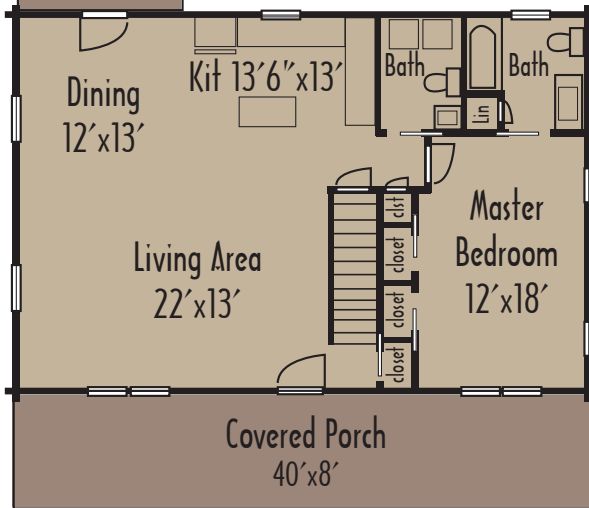

Open Deck  
12'x8'

**the Riverbend**  
*Tradesman Style*  
**1,914 Sq. Ft.**  
**26x40**  
 3 Bedrooms • 2.5 Baths • Loft  
 8x40 Covered Porch & 12x8 Deck

Photo may vary from actual design.