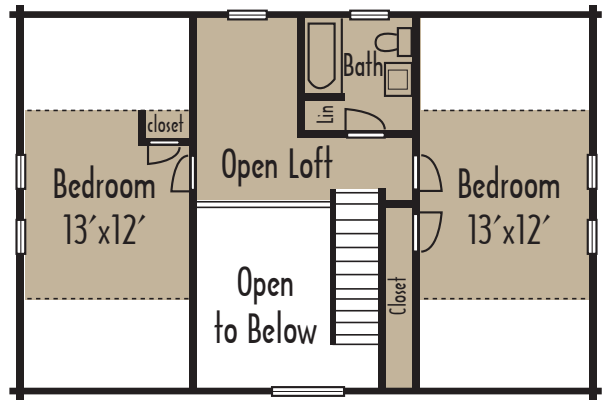

Open Deck  
12'x8'

**the Riverbend**  
*Tradesman Style*  
**1,914 Sq. Ft.**  
**26x40**  
 3 Bedrooms • 2.5 Baths • Loft  
 8x40 Covered Porch & 12x8 Deck

Photo may vary from actual design.