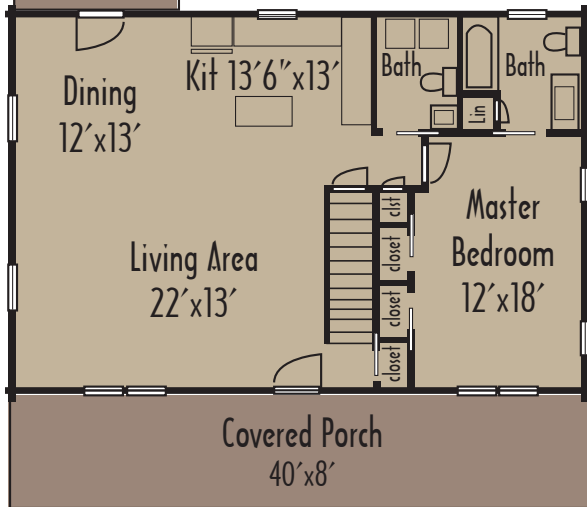

Open Deck  
12'x8'

the **Riverbend**  
*Tradesman Style*  
**1,914 Sq. Ft.**  
**26x40**  
 3 Bedrooms • 2.5 Baths • Loft  
 8x40 Covered Porch & 12x8 Deck