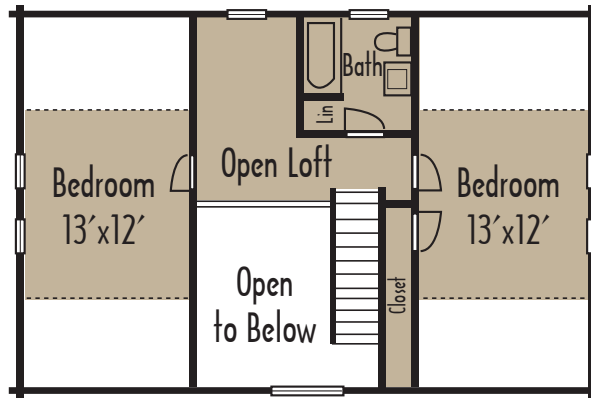

Open Deck  
12'x8'

the **Riverbend**  
*Tradesman Style*  
**1,914 Sq. Ft.**  
**26x40**  
 3 Bedrooms • 2.5 Baths • Loft  
 8x40 Covered Porch & 12x8 Deck