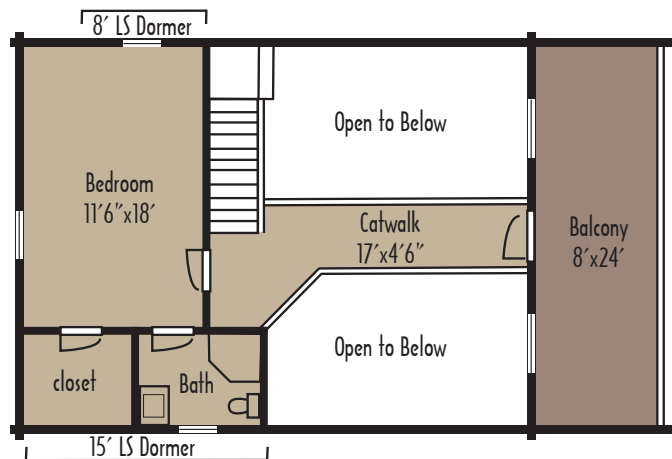

the Forester
Tradesman Style
1,189 Sq. Ft.
24x32
 2 Bedrooms • 2 Baths

Photo may vary from actual design.