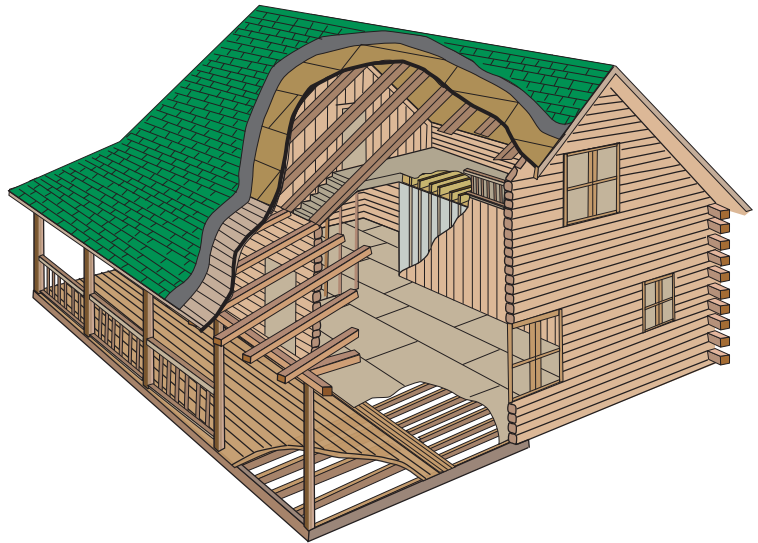

Limited Time Offer

Order w/20% Deposit by:

January 31, 2022

Take Delivery by:

July 31, 2022

24x32 • 1,140 sq ft
3 bedrooms • 2 baths

Special Package Includes:

Kiln-dried and precut log walls, Andersen® 400 Series TW windows, Therma-Tru® doors, loft system, roof system, interior framing with T&G pine for ceilings, and much more! See complete details at:

Tradesman Style

Ascutney Model

Special Package Contents

Includes:

All the log siding skirtboard
All the precut log porch headers
All the porch posts 6"x6"
All the porch beam rafters 4"x8"
All the precut log walls
"D" log butt and pass corners
All the precut log gables
All the logs are numbered
All the logs are eastern white pine
All the logs are kiln-dried
All the log home caulking
All the log home foam gasket
All the precut log home splines
All the 11" Log Hog fasteners
All the log siding for dormer
Detailed construction manual & CD
Three sets of construction plans
Unlimited technical service
All the porch ceiling T&G pine
All the roof rafters 2"x12" 16" O.C.
All the roof sheathing 5/8" OSB
All the Tri-Flex Membrane for roof
All the soffit material T&G pine