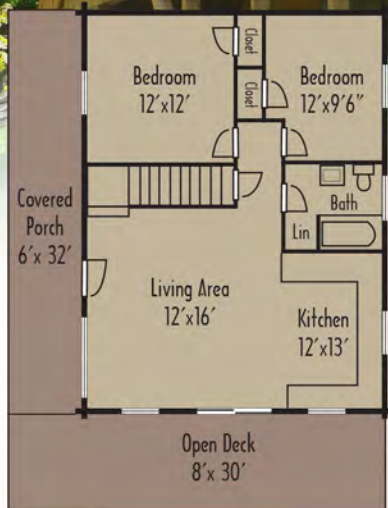

Winter Special

No Change

SPECIAL PACKAGE

Ascutney *Tradesman Design*

\$85,750

 6x8 Log

\$92,625

 8x8 Log

Limited Time Offer

Order w/20% Deposit by:

January 31, 2022

Take Delivery by:

July 31, 2022

24x32 • 1,140 sq ft
3 bedrooms • 2 baths

Special Package Includes:

Kiln-dried and precut log walls, Andersen® 400 Series TW windows, Therma-Tru® doors, loft system, roof system, interior framing with T&G pine for ceilings, and much more! See complete details at:

Tradesman Style

Ascutney Model

Special Package Contents

Includes:

All the log siding skirtboard
All the precut log porch headers
All the porch posts 6"x6"
All the porch beam rafters 4"x8"
All the precut log walls
"D" log butt and pass corners
All the precut log gables
All the logs are numbered
All the logs are eastern white pine
All the logs are kiln-dried
All the log home caulking
All the log home foam gasket
All the precut log home splines
All the 11" Log Hog fasteners
All the log siding for dormer
Detailed construction manual & CD
Three sets of construction plans
Unlimited technical service
All the porch ceiling T&G pine
All the roof rafters 2"x12" 16" O.C.
All the roof sheathing 5/8" OSB
All the Tri-Flex Membrane for roof
All the soffit material T&G pine