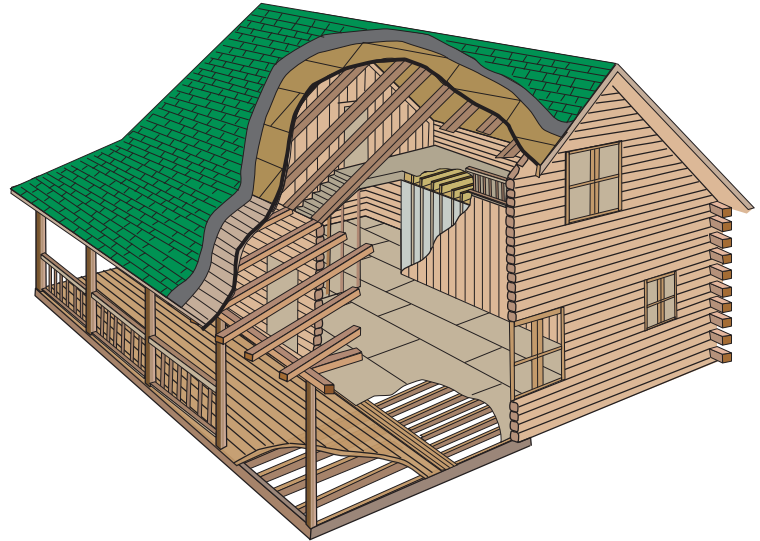

July 31, 2022

\$104,700 6x8 Log

\$113,100 8x8 Log

26x36 • 1,586 sq ft
3 bedrooms • 2.5 baths

Special Package Includes:

Kiln-dried and pre-cut log walls, Andersen® 400 Series TW windows, Therma-Tru® doors, loft system, roof system, interior framing with T&G pine for ceilings, and much more! See complete details at:

Call Our Log Home Experts
1-800-308-7505

Tradesman Style

Clearwater Model

Special Package Contents

Includes:

All the log siding skirtboard
All the precut log porch headers
All the porch posts 6"x6"
All the porch beam rafters 4"x8"
All the precut log walls
"D" log butt and pass corners
All the precut log gables
All the logs are numbered
All the logs are eastern white pine
All the logs are kiln-dried
All the log home caulking
All the log home foam gasket
All the precut log home splines
All the 11" Log Hog fasteners
All the log siding for dormer
Detailed construction manual & CD
Three sets of construction plans
Unlimited technical service
All the porch ceiling T&G pine
All the roof rafters 2"x12" 16" O.C.
All the roof sheathing 5/8" OSB
All the Tri-Flex Membrane for roof
All the soffit material T&G pine

All the fascia material 1"x8" pine
All the Andersen 400 Series Tilt-wash windows complete with full screens
6-foot Andersen patio door
All the exterior doors 3/0x6/8 Smooth-Star Fiberglass insulated 9 lite with adjustable sills
All the Schlage exterior locksets
All the window & door jambs & exterior trim
All the floor joists 2x10 for loft
All the 3/4" Advantech for loft
All the loft stairs and railings
All the porch joists & flooring PT
All the porch railings PT
All the interior framing kiln-dried
All the T&G pine for ceiling