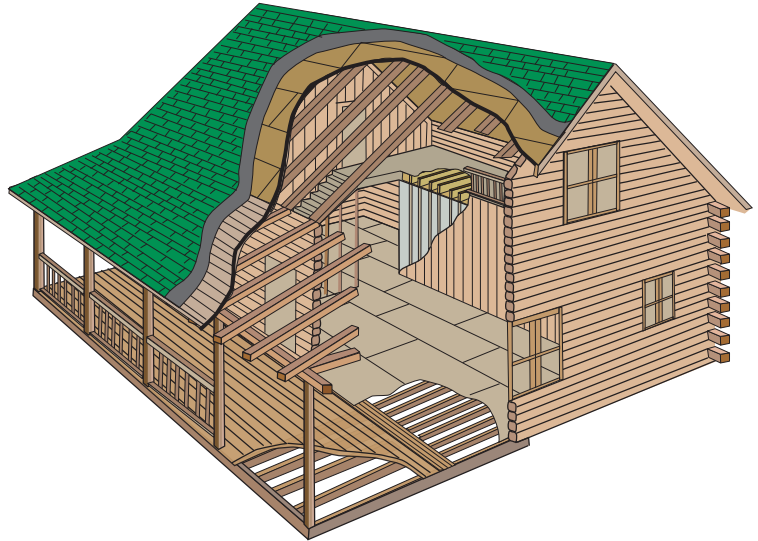

July 31, 2022

\$104,500 6x8 Log

\$112,955 8x8 Log

Special Package Includes:

Kiln-dried and pre-cut log walls, Andersen® 400 Series TW windows, Thermo-Tru® doors, loft system, roof system, interior framing with T&G pine for ceilings, and much more! See complete details at:

Tradesman Style

Oak Ridge Model

Special Package Contents

Includes:

All the log siding skirtboard
All the precut log porch headers
All the porch posts 6"x6"
All the porch beam rafters 4"x8"
All the precut log walls
"D" log butt and pass corners
All the precut log gables
All the logs are numbered
All the logs are eastern white pine
All the logs are kiln-dried
All the log home caulking
All the log home foam gasket
All the precut log home splines
All the 11" Log Hog fasteners
All the log siding for dormer
Detailed construction manual & CD
Three sets of construction plans
Unlimited technical service
All the porch ceiling T&G pine
All the roof rafters 2"x12" 16" O.C.
All the roof sheathing 5/8" OSB
All the Tri-Flex Membrane for roof
All the soffit material T&G pine