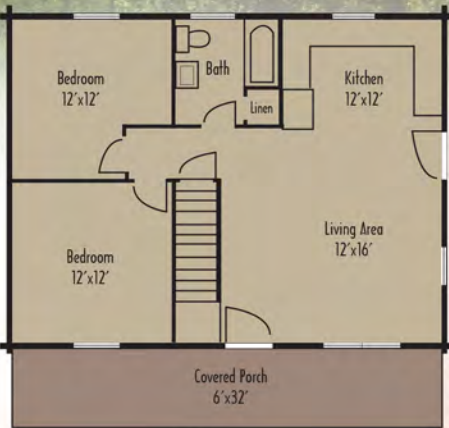

Woodland

Tradesman Design

\$68,200 6x8 Log
\$74,000 8x8 Log

24x32 • 1,140 sq ft
2 bedrooms • 1 bath

Special Package Includes:

Kiln-dried and pre-cut log walls, Andersen® 400 Series TW windows, Therma-Tru® doors, loft system, roof system, interior framing with T&G pine for ceilings, and much more! See complete details at:

Tradesman Style

Woodland Model

Special Package Contents

Includes:

All the log siding skirtboard
All the precut log porch headers
All the porch posts 6"x6"
All the porch beam rafters 4"x8"
All the precut log walls
"D" log butt and pass corners
All the precut log gables
All the logs are numbered
All the logs are eastern white pine
All the logs are kiln-dried
All the log home caulking
All the log home foam gasket
All the precut log home splines
All the 11" Log Hog fasteners
All the log siding for dormer
Detailed construction manual & CD
Three sets of construction plans
Unlimited technical service
All the porch ceiling T&G pine
All the roof rafters 2"x12" 16" O.C.
All the roof sheathing 5/8" OSB