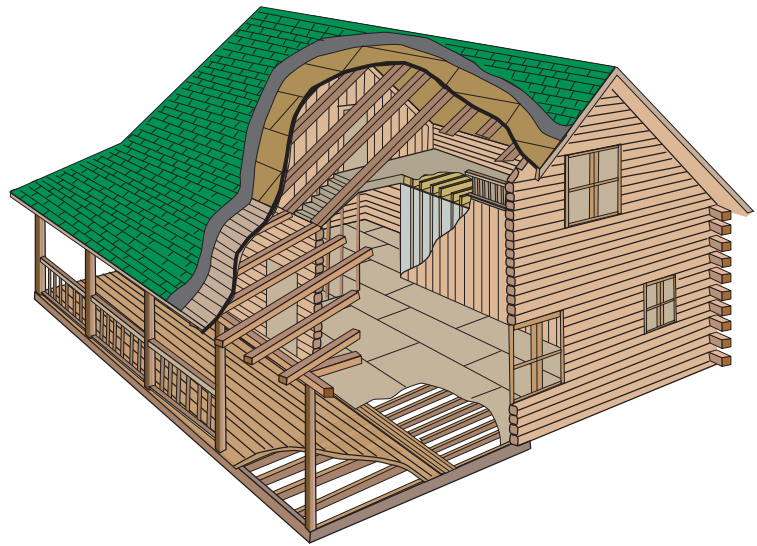

Woodland

Tradesman Design

\$68,200 6x8 Log
\$74,000 8x8 Log

24x32 • 1,140 sq ft
2 bedrooms • 1 bath

Special Package Includes:

Kiln-dried and pre-cut log walls, Andersen® 400 Series TW windows, Therma-Tru® doors, loft system, roof system, interior framing with T&G pine for ceilings, and much more! See complete details at:

Tradesman Style

Woodland Model

Special Package Contents

Includes:

All the log siding skirtboard
All the precut log porch headers
All the porch posts 6"x6"
All the porch beam rafters 4"x8"
All the precut log walls
"D" log butt and pass corners
All the precut log gables
All the logs are numbered
All the logs are eastern white pine
All the logs are kiln-dried
All the log home caulking
All the log home foam gasket
All the precut log home splines
All the 11" Log Hog fasteners
All the log siding for dormer
Detailed construction manual & CD
Three sets of construction plans
Unlimited technical service
All the porch ceiling T&G pine
All the roof rafters 2"x12" 16" O.C.
All the roof sheathing 5/8" OSB