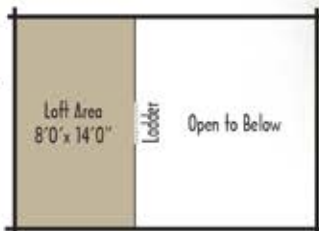

Save \$11,430

16x24 • 564 sq ft
2 bedrooms • 1 bath

15% OFF Cabins SPECIAL

Come See our Cabins virtually online or at our factory

Includes:

Kiln-dried and precut log walls, Andersen® 400 Series TW windows, Therma-Tru® doors, loft system, roof system, interior framing with T&G pine for ceilings, ladder materials and rails, interior doors, 3 layers of 2" insulation, metal roof and much more!

 6x8 Log

Retails @ \$62,350

Save \$9,353

Timbertrail

6x8 Log from our Cabin Design

14x20 • 392 sq ft
1 bedroom • 1 bath

COVENTRY
log | timber | hybrid

COVENTRY LOG HOMES, INC.