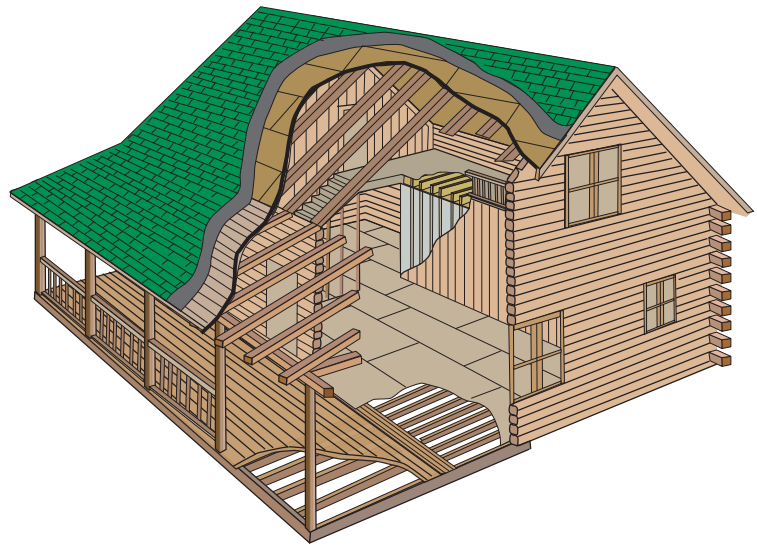

Call Our Log Home Experts
1-800-308-7505

Woodland Model

Special Package Contents

6x8 "D" Cabin grade logs
Shorter lengths w/imperfections

Includes:

All the log siding skirtboard
All the precut log porch headers
All the porch posts 6"x6"
All the porch beam rafters 4"x8"
All the precut log walls
"D" log butt and pass corners
All the precut log gables
All the logs are numbered
All the logs are eastern white pine
All the logs are kiln-dried
All the log home caulking
All the log home foam gasket
All the precut log home splines
All the 11" Log Hog fasteners
Detailed construction manual & CD
Three sets of construction plans
Unlimited technical service
All the porch ceiling T&G pine
All the roof rafters 2"x12" 16" O.C.
All the roof & porch sheathing 5/8" OSB
All the Tri-Flex Membrane for roof

Tradesman Style

All the architectural roof shingles
All the soffit material T&G pine
All the fascia material 1"x8" pine
All the Andersen 400 Series Tilt-wash windows complete with full screens
All the exterior doors 3/0x6/8 Smooth-Star Fiberglass insulated 9 lite with adjustable sills
All the Schlage exterior locksets
All the window & door jambs & exterior trim
All the floor joists 2x10 for 1st floor & loft subfloor
All the 3/4" Advantech for 1st floor & loft
All the basement & loft stairs
All the loft railings
All the porch joists & flooring PT
All the porch railings PT
All the interior framing kiln-dried
All the T&G pine for interior walls
All the T&G pine for ceiling
All the interior 6 panel pine doors shown