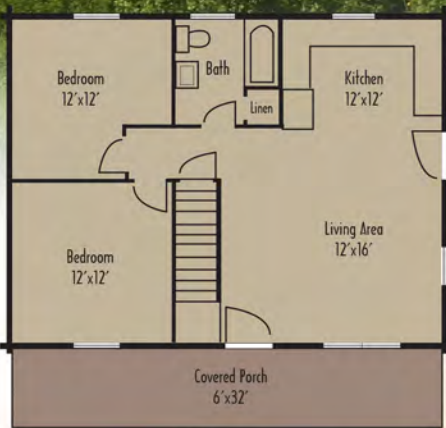

Woodland

Tradesman Design

ONLY

1

Available

\$85,000

6x8 "D" Log Complete Package
with shorter length cabin grade logs

Retail: **\$96,000**

SAVE: \$11,000

LIMITED TIME OFFER • No other discounts apply

20% Deposit ASAP

MUST Take Delivery in 2023

24x32 • 1,140 sq ft
2 bedrooms • 1 bath

Special Package Includes:

Kiln-dried and precut log walls, Andersen® 400 Series TW windows, Therma-Tru® doors, loft system, roof system, interior framing with T&G pine for ceilings, and much more!
See complete details at:

Call Our Log Home Experts
1-800-308-7505

Woodland Model

Special Package Contents

6x8 "D" Cabin grade logs
Shorter lengths w/imperfections

Includes:

All the log siding skirtboard
All the precut log porch headers
All the porch posts 6"x6"
All the porch beam rafters 4"x8"
All the precut log walls
"D" log butt and pass corners
All the precut log gables
All the logs are numbered
All the logs are eastern white pine
All the logs are kiln-dried
All the log home caulking
All the log home foam gasket
All the precut log home splines
All the 11" Log Hog fasteners
Detailed construction manual & CD
Three sets of construction plans
Unlimited technical service
All the porch ceiling T&G pine
All the roof rafters 2"x12" 16" O.C.
All the roof & porch sheathing 5/8" OSB
All the Tri-Flex Membrane for roof