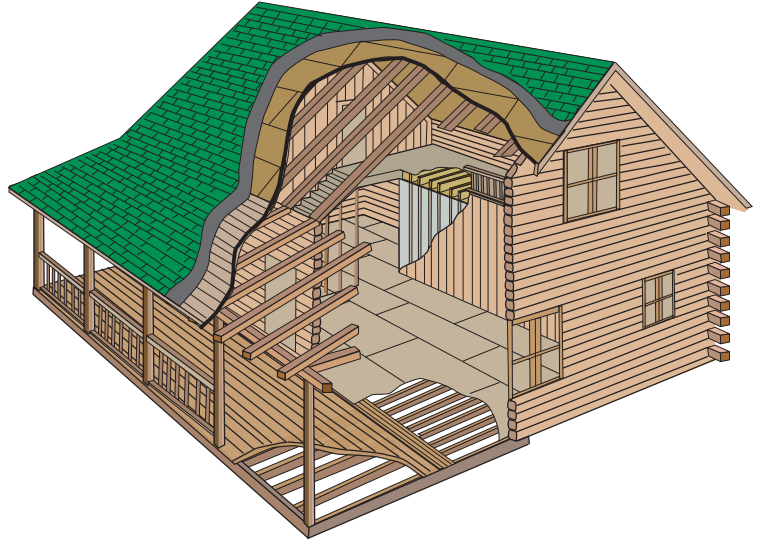

Hillside Model

Complete Package Contents

Includes:

All the log siding skirtboard
All the precut log porch headers
All the porch posts 6"x6"
All the porch beam rafters 4"x8"
All the precut log walls
"D" log butt and pass corners
All the precut log gables
All the logs are numbered
All the logs are eastern white pine
All the logs are kiln-dried
All the log home caulking
All the log home foam gasket
All the precut log home splines
All the 11" Log Hog fasteners
All the log siding for dormer
Detailed construction manual & CD
Three sets of construction plans
Unlimited technical service
All the porch ceiling T&G pine
All the roof rafters 2"x12" 16" O.C.
All the roof sheathing 5/8" OSB
All the Tri-Flex Membrane for roof
All the soffit material T&G pine
All the architectural shingles

Tradesman Style

All the fascia material 1"x8" pine
All the Andersen 400 Series Tilt-wash windows complete with full screens
6-foot Andersen sliding patio door
All the step glass window package
All the exterior doors 3/0x6/8 Smooth-Star Fiberglass insulated 9 lite with adjustable sills
All the Schlage exterior/interior locksets and hardware
All the window & door jambs & exterior trim
All the floor joists 2x10 for 1st floor & loft
All the 3/4" Advantech for 1st floor & loft
All the basement and loft stairs and railings
All the porch joists & flooring PT
All the porch railings PT
All the interior framing kiln-dried
All the T&G pine for interior walls
All the interior pre-hung 6-panel pine doors shown
All the T&G pine for ceiling