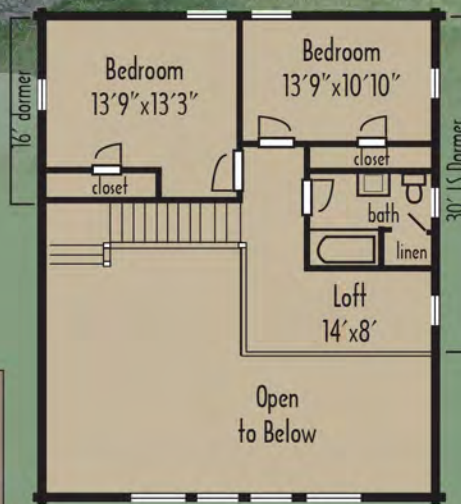

28x42 • 1,820 sq ft
3 bedrooms • 2.5 baths