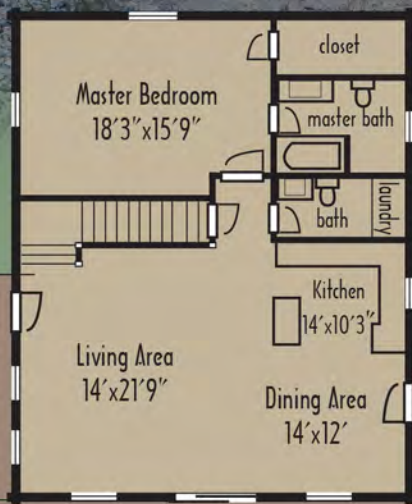

www.coventryloghomes.com

Note: Special Price is for New England states. Additional shipping is required for outside this area. Ask your representative for details.

28x42 • 1,820 sq ft
3 bedrooms • 2.5 baths