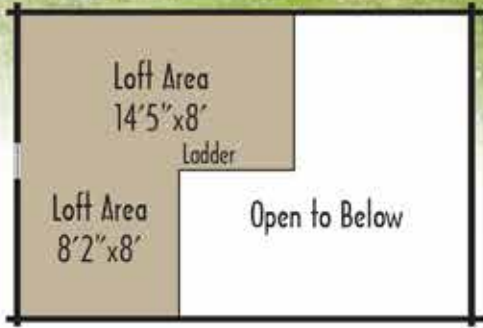

ONLY 1 Available

\$53,500 6x8 Log

Retails @ \$62,600

Save \$9,100

CUSTOM
Mountaineer

6x8 Log from our Cabin Design

shorter length cabin grade logs
6x8 logs & 3 layers of insulation!

Limited Time Offer
No other discounts apply

Order w/20% Deposit:
ASAP
and Take Delivery by:
December 31, 2023

16x24 • 564 sq ft
1 bedroom • 1 bath • loft

Come See our Cabins virtually online or at our factory

\$1 Shipping
Eastern Time Zone

See complete details at: www.coventryloghomes.com