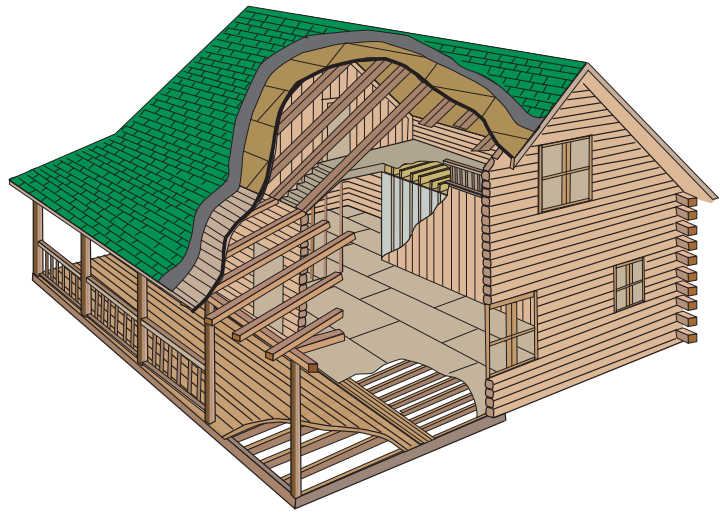

Clearwater Model

Special Package Contents

Includes:

All the log siding skirtboard
All the precut log porch headers
All the porch posts 6"x6"
All the porch beam rafters 4"x8"
All the precut log walls
"D" log butt and pass corners
All the precut log gables
All the logs are numbered
All the logs are northern white cedar
All the logs are kiln-dried
All the log home caulking
All the log home foam gasket
All the precut log home splines
All the 11" Log Hog fasteners
All the cedar log siding for dormer
All the T&G pine for dormer interior walls
Detailed construction manual
Three sets of construction plans
Unlimited technical service
All the porch ceiling T&G pine
All the roof rafters 2"x12" 16" O.C.
All the roof sheathing 5/8" OSB
All the Tri-Flex Membrane for roof
All the soffit material T&G pine
All the fascia material 1"x8" pine
All the exterior pine 1x4 window & door trim

Tradesman Style

All the architectural shingles needed
All the Andersen 400 Series tilt-wash low-E insulated windows complete with full screens
6 foot Andersen Frenchwood sliding door
All the exterior doors 3/0x6/8 Therma-Tru Fiberglass insulated 9 lite with adjustable sills
All the Schlage locksets
All the window & door jambs & exterior trim pine
All the sills for the floor system PT
All the girder materials 2"x10"
All the perimeter box 2"x10"
All the floor joists 2"x10 16" O.C.
All the subfloor 3/4" Advantech for first floor & loft
All the loft and basement stairs
All the porch joists & flooring PT
All the porch railings PT
All the interior framing kiln-dried
All the T&G pine for wall paneling
All the T&G pine for ceiling
All the pre-hung interior doors solid 6 panel pine with hardware