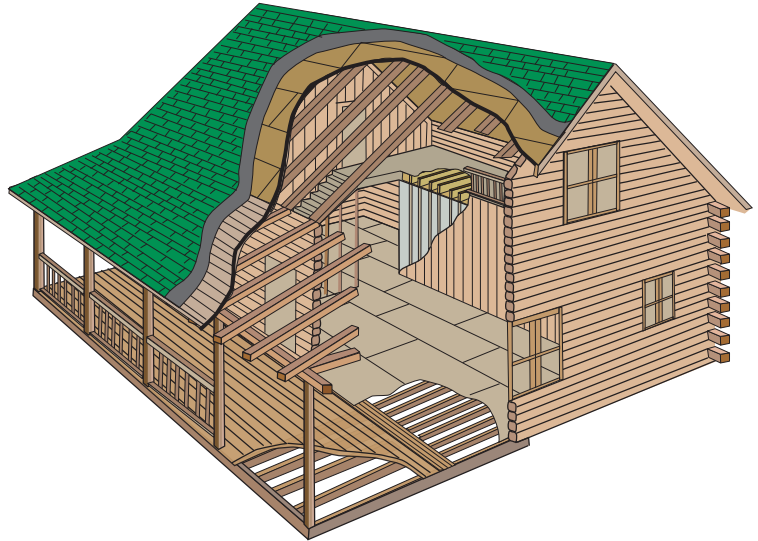

Meadows Model

Special Package Contents

Includes:

All the log siding skirtboard
All the precut log porch headers
All the porch posts 6"x6"
All the porch beam rafters 4"x8"
All the precut log walls
"D" log butt and pass corners
All the logs are numbered
All the logs are eastern white pine
All the logs are kiln-dried
All the log home caulking
All the log home foam gasket
All the precut log home splines
All the 11" Log Hog fasteners
All the framing & sheathing for gables
All the log siding for gables
Detailed construction manual & CD
Three sets of construction plans
Unlimited technical service
All the porch ceiling T&G pine
Pre-built cathedral trusses in liv/kit/din
Pre-built flat trusses in bed/bath
All the roof sheathing 5/8" OSB
All the Tri-Flex Membrane for roof

Tradesman Style

All the soffit material T&G pine
All the fascia material 1"x8" pine
All the Andersen 400 Series Tilt-wash windows complete with full screens & step glass pkg.
All the exterior doors 3/0x6/8 Smooth-Star Fiberglass insulated 9 lite with adjustable sills
All the Schlage exterior locksets
All the window & door jambs & exterior trim
All the porch joists & flooring PT
All the porch railings PT
All the interior framing kiln-dried
All the T&G pine for ceiling

Special Package Does Not Include:

Subfloor; Wall T&G Pine; Interior Doors or Shingles. *Available A La Carte.*