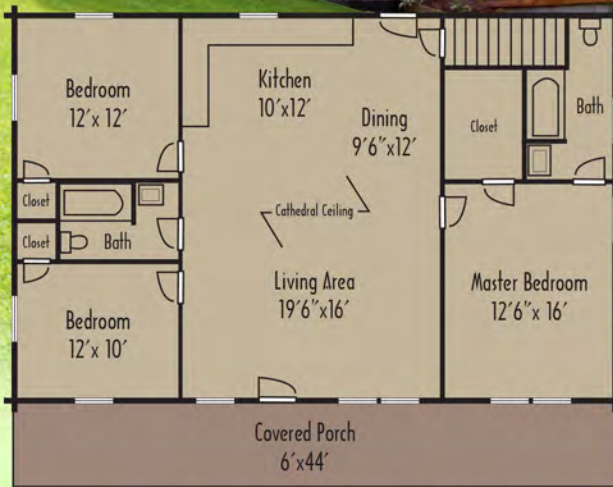

FALL Special
No Change
SPECIAL PACKAGE

Limited Time Offer
No other discounts apply
Order w/20% Deposit by:
Oct. 15, 2023
Take Delivery by: Dec 31, 2023

Meadows

Tradesman Style

\$95,000 6x8 Log

\$102,000 8x8 Log

28x44 • 1,232 sq ft
3 bedrooms • 2 baths

photo may vary from actual design

Special Package Includes:

Kiln-dried and pre-cut log walls, Andersen® 400 Series TW windows, Thermo-Tru® doors, loft system, roof system, interior framing with T&G pine for ceilings, and much more! See complete details at:
www.coventryloghomes.com

Includes:

All the log siding skirtboard
All the precut log porch headers
All the porch posts 6"x6"
All the porch beam rafters 4"x8"
All the precut log walls
"D" log butt and pass corners
All the logs are numbered
All the logs are eastern white pine
All the logs are kiln-dried
All the log home caulking
All the log home foam gasket
All the precut log home splines
All the 11" Log Hog fasteners
All the framing & sheathing for gables
All the log siding for gables
Detailed construction manual & CD
Three sets of construction plans
Unlimited technical service
All the porch ceiling T&G pine
Pre-built cathedral trusses in liv/kit/din
Pre-built flat trusses in bed/bath
All the roof sheathing 5/8" OSB
All the Tri-Flex Membrane for roof