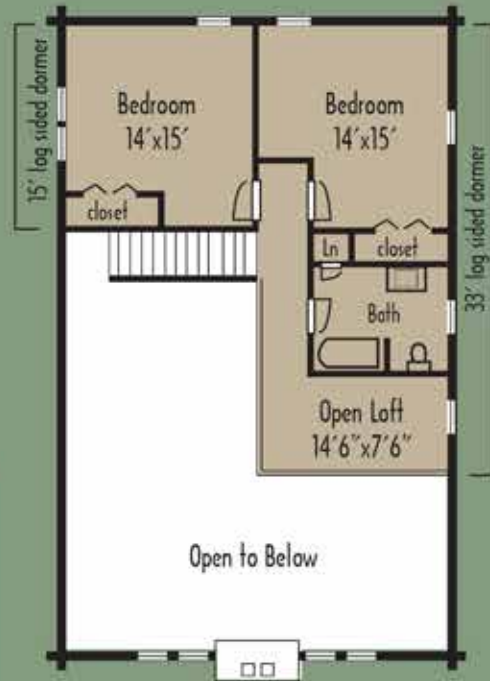

28x46 • 2,060 sq ft
3 bedrooms • 2.5 baths

COVENTRY LOG HOMES, INC.

108 South Court Street • Woodsville, New Hampshire 03785
www.coventryloghomes.com • info@coventryloghomes.com

Call Our Log Home Experts
1-800-308-7505