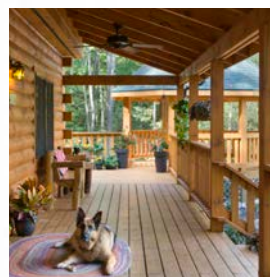

LOFT OPTIONS

- Heavy Timber Joists • Girder
- 2x6 T&G Subfloor • Round Railings • Heavy Timber Stairs

PORCH & DECK OPTIONS

- Joists • Flooring • Railings • Exposed Beam Roof

INTERIOR

- Partition Framing
- T&G Pine Ceilings
- Option for Pre-hung Interior Doors • Option for T&G Pine Walls • Locksets