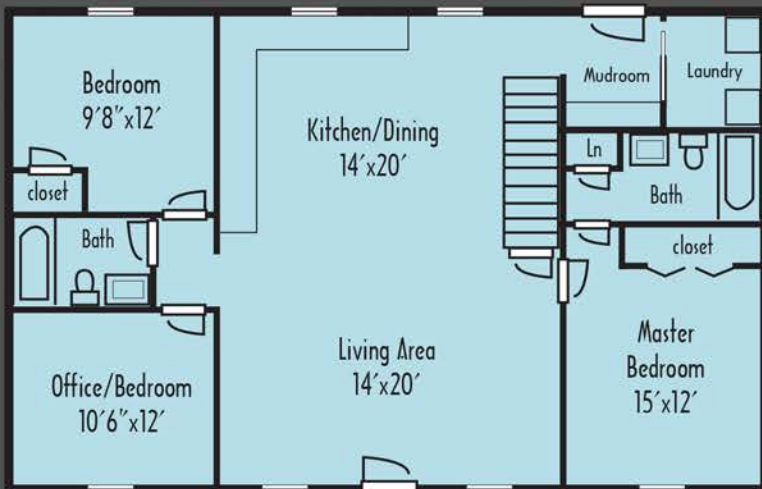

Introducing Barndominium

Adirondack Design

Limited Time Offer
No other discounts apply

Order w/20% Deposit May 31, 2024

Take Delivery by October 31, 2024

INTRODUCTORY
PRICE

\$95,000

As shown
Adirondack
Hybrid Style

28x44 • 1,232 sq ft
3 bedrooms • 2 baths

Complete Package Includes:

Hybrid wall system, sub-floor, Andersen® 400 Series TW windows, Therma-Tru® doors, complete roof system, interior framing, locksets, engineered plans if needed and much more! See complete details at:
www.coventryloghomes.com