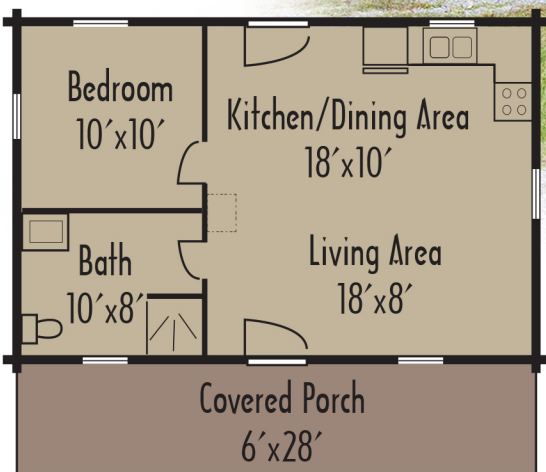

~~2~~ now **ONLY 1** Available

\$52,500 6x8 D Logs

Retails @ \$71,100

Save \$18,600

Limited Time Offer
No other discounts apply

CUSTOM
Mountaineer

6x8 D Logs from our Cabin Design

shorter length cabin grade logs
6x8 D logs & 3 layers of insulation!

Order w/20% Deposit:
ASAP
and Take Delivery by:
October 31, 2024

18x28 • 684 sq ft
1 bedroom • 1 bath • loft

\$1 Shipping
Eastern Time Zone

See complete details at: www.coventryloghomes.com

Includes:

Kiln-dried and precut log walls, Andersen® 400 Series TW windows, Thermo-Tru® doors, loft system, roof system, interior framing with T&G pine for ceilings, ladder materials and rails, solid pine 6 panel interior doors, 3 layers of 2" insulation, metal roof and much more!