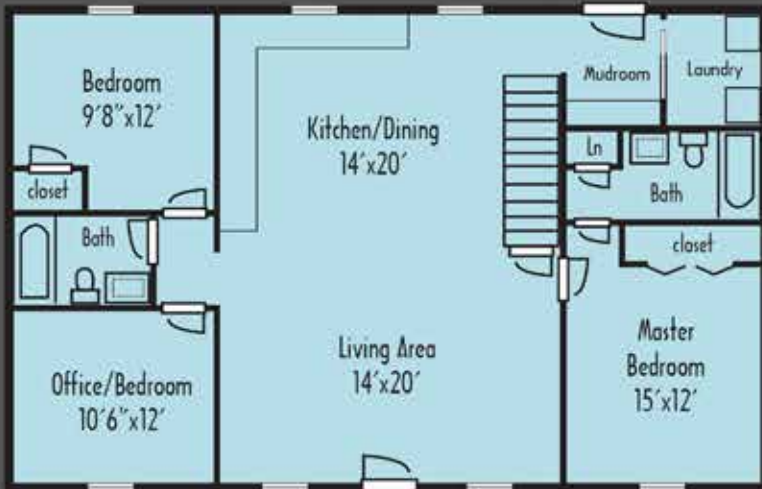

Introducing Barndominium

Adirondack Design

Limited Time Offer
No other discounts apply
Order w/20% Deposit July 31, 2024
Take Delivery by October 31, 2024

INTRODUCTORY
PRICE **\$95,000**

As shown
Adirondack
Hybrid Style

28x44 • 1,232 sq ft
3 bedrooms • 2 baths

Complete Package Includes:

Hybrid wall system, sub-floor, Andersen® 400 Series TW windows, Thermo-Tru® doors, complete roof system, interior framing, locksets, engineered plans if needed and much more! See complete details at: www.coventryloghomes.com