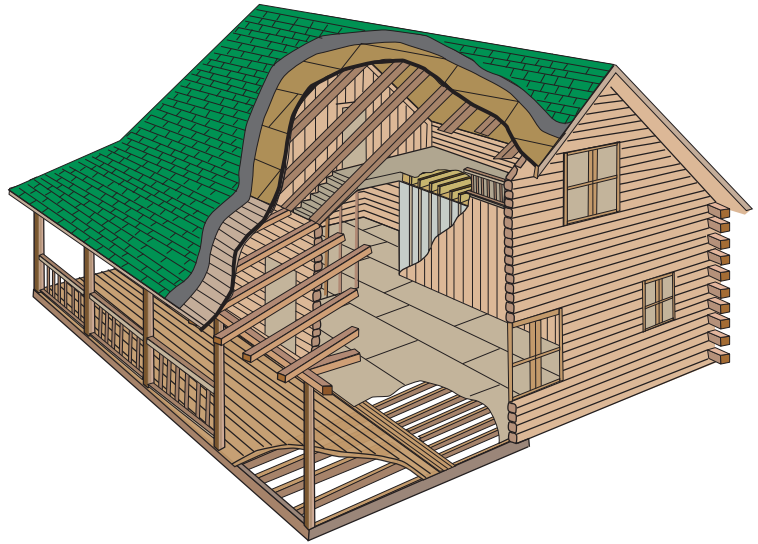

Meadows Model

Special Package Contents

Includes:

All the log siding skirtboard
All the precut log porch headers
All the porch posts 6"x6"
All the porch beam rafters 4"x8"
All the precut log walls
"D" log butt and pass corners
All the framing and log siding for gables
All the logs are numbered
All the logs are eastern white pine
All the logs are kiln-dried
All the log home caulking
All the log home foam gasket
All the precut log home splines
All the 11" Log Hog fasteners
Detailed construction manual
Three sets of construction plans
Unlimited technical service
All the porch ceiling T&G pine
All the roof pre-built trusses
(flat & cathedral)
All the roof sheathing 5/8" OSB
All the membrane for roof
All the soffit material T&G pine
All the fascia material 1"x8" pine

Tradesman Style

All the Andersen 400 Series Tilt-wash windows complete with full screens
All the exterior doors 3/0x6/8 Smooth-Star Fiberglass insulated 9 lite with adjustable sills
All the Schlage exterior locksets
All the window & door jambs & exterior trim
All the floor joists 2x10 for loft
All the 3/4" Advantech for loft
All the porch joists & flooring PT
All the porch railings PT
All the interior framing kiln-dried
All the T&G pine for ceiling

Special Package Does Not Include:

Subfloor; Wall T&G Pine; Interior Doors or Shingles. *Available A La Carte.*