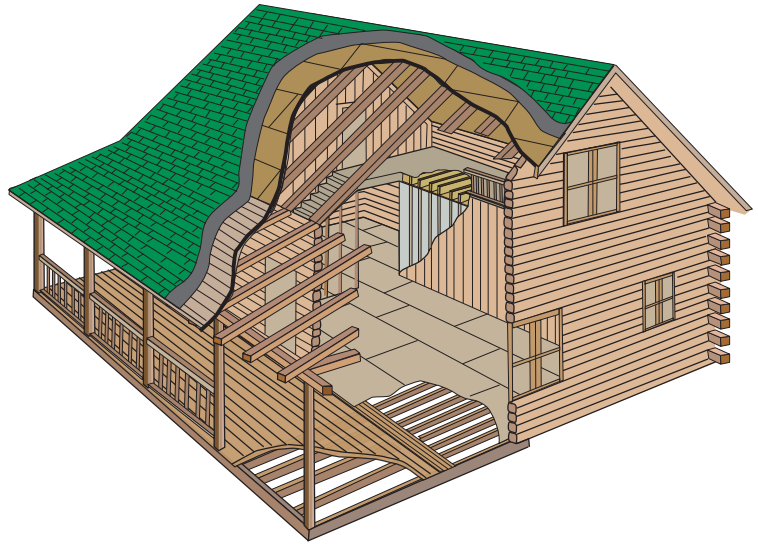

Call for special cedar price

Swiftwater

Tradesman Design

\$82,500 6x8 Pine Log

\$89,000 8x8 Pine Log

24x32 • 1,140 sq ft
2 bedrooms • 1 bath

Special Package Includes:

Kiln-dried and pre-cut log walls, Andersen™ 400 Series TW windows, Thermo-Tru® doors, loft system, roof system, interior framing with T&G pine for ceilings, and much more! See complete details at:

Call Our Log Home Experts
1-800-308-7505

photo may vary from actual design

Swiftwater Model

Special Package Contents

Includes:

All the log siding skirtboard
All the precut log porch headers
All the porch posts 6"x6"
All the porch beam rafters 4"x8"
All the precut log walls
"D" log butt and pass corners
All the precut gables
All the logs are numbered
All the logs are eastern white pine
All the logs are kiln-dried
All the log home caulking
All the log home foam gasket
All the precut log home splines
All the 11" Log Hog fasteners
Detailed construction manual
Three sets of construction plans
Unlimited technical service
All the porch ceiling T&G pine
All the roof rafters 2"x12" 16" O.C.
All the roof sheathing 5/8" OSB
All the membrane for roof
All the soffit material T&G pine
All the fascia material 1"x8" pine

Tradesman Style

All the Andersen 400 Series Tilt-wash windows complete with full screens
6-foot Andersen patio sliding door
All the exterior doors 3/0x6/8 Smooth-Star Fiberglass insulated 9 lite with adjustable sills
All the Schlage exterior locksets
All the window & door jambs & exterior trim
All the floor joists 2x10 for loft
All the 3/4" Advantech for loft
All the loft stairs and railings
All the porch joists & flooring PT
All the porch railings PT
All the interior framing kiln-dried
All the T&G pine for ceiling