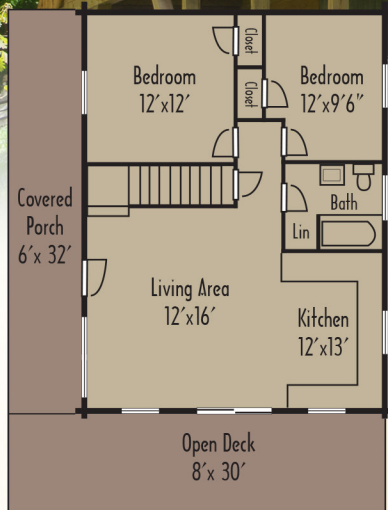

New Year Special

No Change

Complete PACKAGE

Ascutney Tradesman Design

\$113,620 6x8 Log

\$122,700 8x8 Log

Limited Time Offer
No other discounts apply

Order w/20% Deposit by:
February 28, 2025

Take Delivery by:
September 30, 2025

24x32 • 1,140 sq ft
3 bedrooms • 2 baths

Complete Package Includes:

Kiln-dried and precut log walls, Andersen® 400 Series TW windows, Thermo-Tru® doors, loft system, roof system, interior framing with T&G pine for ceilings, and much more! See complete details at:

Tradesman Style

Ascutney Model

Complete Package Contents

Includes:

All the log siding skirtboard
All the precut log porch headers
All the porch posts 6"x6"
All the porch beam rafters 4"x8"
All the precut log walls
"D" log butt and pass corners
All the precut log gables
All the logs are numbered
All the logs are eastern white pine
All the logs are kiln-dried
All the log home caulking
All the log home foam gasket
All the precut log home splines
All the 11" Log Hog fasteners
All the log siding for dormer
Detailed construction manual
Three sets of construction plans
Unlimited technical service
All the porch ceiling T&G pine
All the roof rafters 2"x12" 16" O.C.
All the roof sheathing 5/8" OSB
All the membrane for roof
All the soffit material T&G pine
All the architectural shingles