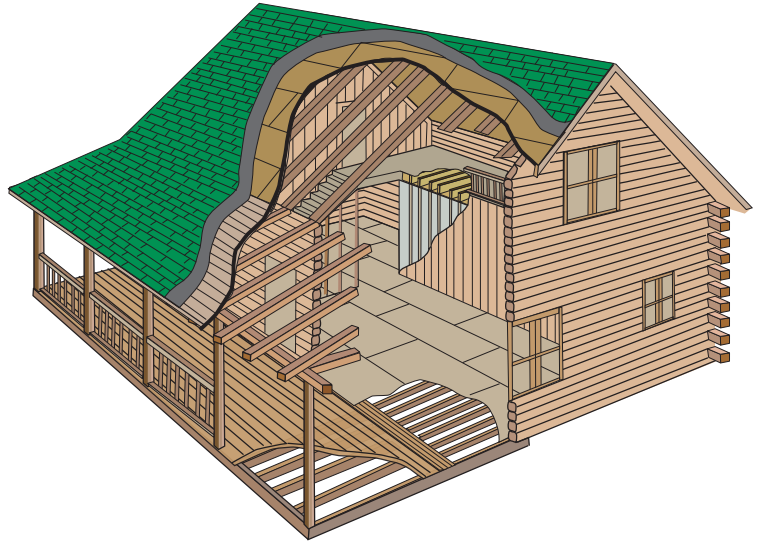

Take Delivery by:
September 30, 2025

24x32 • 1,140 sq ft
3 bedrooms • 2 baths

Complete Package Includes:

Kiln-dried and precut log walls, Andersen® 400 Series TW windows, Thermo-Tru® doors, loft system, roof system, interior framing with T&G pine for ceilings, and much more! See complete details at:

Tradesman Style

Ascutney Model

Complete Package Contents

Includes:

All the log siding skirtboard
All the precut log porch headers
All the porch posts 6"x6"
All the porch beam rafters 4"x8"
All the precut log walls
"D" log butt and pass corners
All the precut log gables
All the logs are numbered
All the logs are eastern white pine
All the logs are kiln-dried
All the log home caulking
All the log home foam gasket
All the precut log home splines
All the 11" Log Hog fasteners
All the log siding for dormer
Detailed construction manual
Three sets of construction plans
Unlimited technical service
All the porch ceiling T&G pine
All the roof rafters 2"x12" 16" O.C.
All the roof sheathing 5/8" OSB
All the membrane for roof
All the soffit material T&G pine
All the architectural shingles