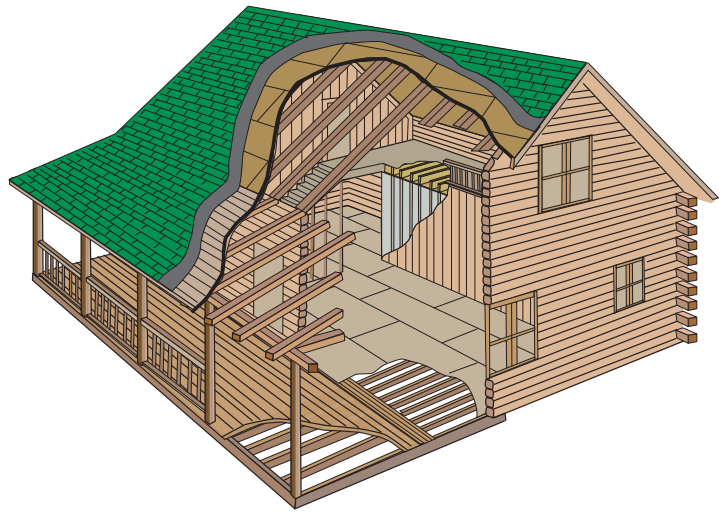

Fieldstone Model

Complete Package Contents

Includes:

All the log siding skirtboard
All the precut log porch headers
All the porch posts 6"x6"
All the porch beam rafters 4"x8"
All the precut log walls
All the precut log gables
All the logs are numbered
All the logs are Eastern White Pine
All the logs are kiln-dried
All the log home caulking
All the log home foam gasket
All the precut log home splines
All the 11" Log Hog fasteners
All the log siding for dormers
All the T&G pine for dormer interior walls
Detailed construction manual
Three sets of construction plans
Unlimited technical service
All the porch ceiling T&G pine
All the roof rafters 2"x12" 16" O.C.
All the roof sheathing 5/8" OSB
All the membrane sheathing for roof
All the soffit material T&G pine
All the fascia material 1"x8" pine
All the exterior pine 1x4 window & door trim
All the architectural shingles needed

Tradesman Style

All the Andersen 400 Series tilt-wash low-E insulated windows complete with full screens
6 foot Andersen Frenchwood sliding door
All the exterior doors 3/0x6/8 Therma-Tru Fiberglass insulated 9 lite with adjustable sills
All the Schlage locksets
All the window & door jambs & exterior trim pine
All the sills for the floor system PT
All the girder materials 2"x10"
All the perimeter box 2"x10"
All the floor joists 2"x10 16" O.C.
All the subfloor 3/4" Advantech for first floor & loft
All the loft and basement stairs
All the porch joists & flooring PT
All the porch railings PT
All the interior framing kiln-dried
All the T&G pine for wall paneling
All the T&G pine for ceiling
All the interior pre-hung 6-panel pine doors & hardware shown