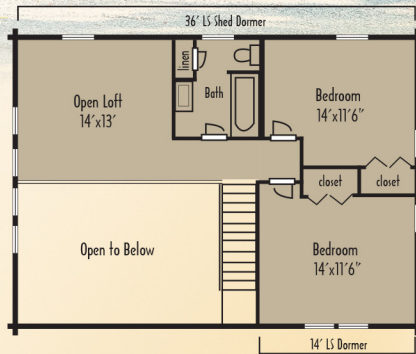

New Year Special

No Change

Complete PACKAGE

Fieldstone

Tradesman Design

\$149,995 6x8 Log

\$162,000 8x8 Log

Limited Time Offer
No other discounts apply

Order w/20% Deposit by:
February 28, 2025

Take Delivery by:
September 30, 2025

Photo may vary from actual design.

Complete Package Includes:

Kiln-dried and pre-cut log walls, Andersen® 400 Series TW windows, Therma-Tru® doors, loft system, roof system, interior framing with T&G pine for ceilings, and much more! See complete details at:

www.coventryloghomes.com

COVENTRY

log | timber | hybrid

26x36 • 1,586 sq ft • 3 bedrooms • 2.5 baths

COVENTRY LOG HOMES, INC.

108 South Court Street • Woodsville, New Hampshire 03785
www.coventryloghomes.com • info@coventryloghomes.com