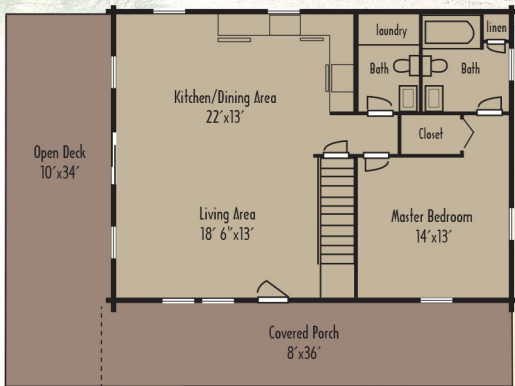

New Year Special

No Change

Complete PACKAGE

Fieldstone

Tradesman Design

\$149,995 6x8 Log

\$162,000 8x8 Log

Limited Time Offer
No other discounts apply

Order w/20% Deposit by:
February 28, 2025

Take Delivery by:
September 30, 2025

Photo may vary from actual design.

Complete Package Includes:

Kiln-dried and pre-cut log walls, Andersen® 400 Series TW windows, Therma-Tru® doors, loft system, roof system, interior framing with T&G pine for ceilings, and much more! See complete details at:

www.coventryloghomes.com

COVENTRY

log | timber | hybrid

26x36 • 1,586 sq ft • 3 bedrooms • 2.5 baths

COVENTRY LOG HOMES, INC.

108 South Court Street • Woodsville, New Hampshire 03785
www.coventryloghomes.com • info@coventryloghomes.com