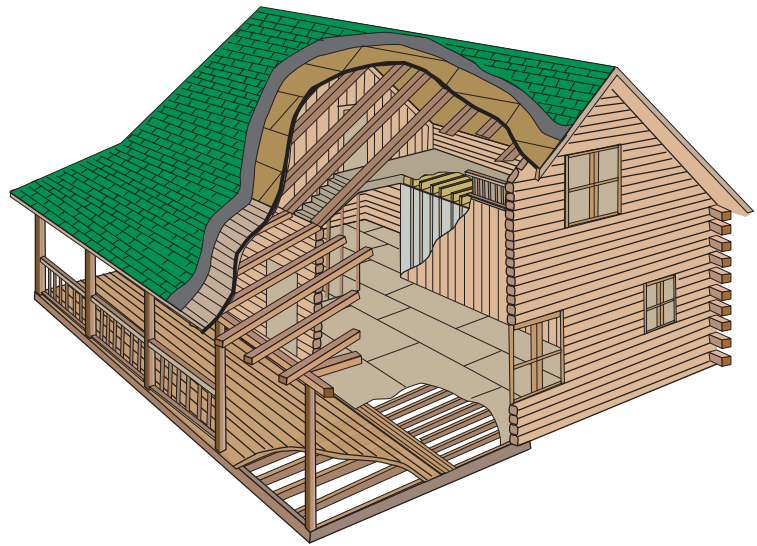

Woodland Model

Complete Package Contents

Includes:

All the log siding skirtboard
All the precut log porch headers
All the porch posts 6"x6"
All the porch beam rafters 4"x8"
All the precut log walls
"D" log butt and pass corners
All the precut log gables
All the logs are numbered
All the logs are eastern white pine
All the logs are kiln-dried
All the log home caulking
All the log home foam gasket
All the precut log home splines
All the 11" Log Hog fasteners
Detailed construction manual
Three sets of construction plans
Unlimited technical service
All the porch ceiling T&G pine
All the roof rafters 2"x12" 16" O.C.
All the roof & porch sheathing 5/8" OSB
All the membrane for roof

Tradesman Style

All the architectural roof shingles
All the soffit material T&G pine
All the fascia material 1"x8" pine
All the Andersen 400 Series Tilt-wash windows complete with full screens
All the exterior doors 3/0x6/8 Smooth-Star Fiberglass insulated 9 lite with adjustable sills
All the Schlage exterior locksets
All the window & door jambs & exterior trim
All the floor joists 2x10 for 1st floor & loft subfloor
All the 3/4" Advantech for 1st floor & loft
All the basement & loft stairs
All the loft railings
All the porch joists & flooring PT
All the porch railings PT
All the interior framing kiln-dried
All the T&G pine for interior walls
All the T&G pine for ceiling
All the interior pre-hung 6-panel pine doors & hardware shown