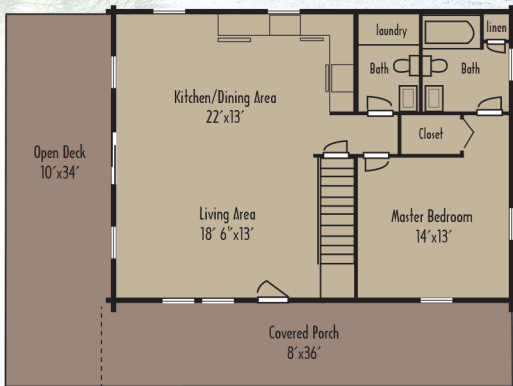

December 31, 2026

Fieldstone

Tradesman Design

\$124,000

6x8 Log

\$133,900

8x8 Log

Photo may vary from actual design.