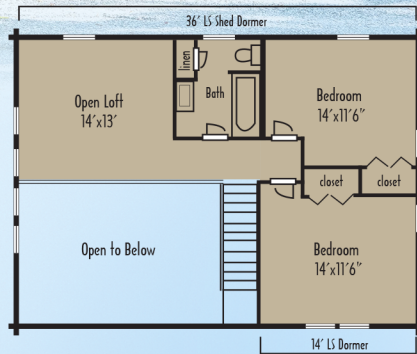

December 31, 2026

Fieldstone

Tradesman Design

\$124,000

6x8 Log

\$133,900

8x8 Log

Photo may vary from actual design.