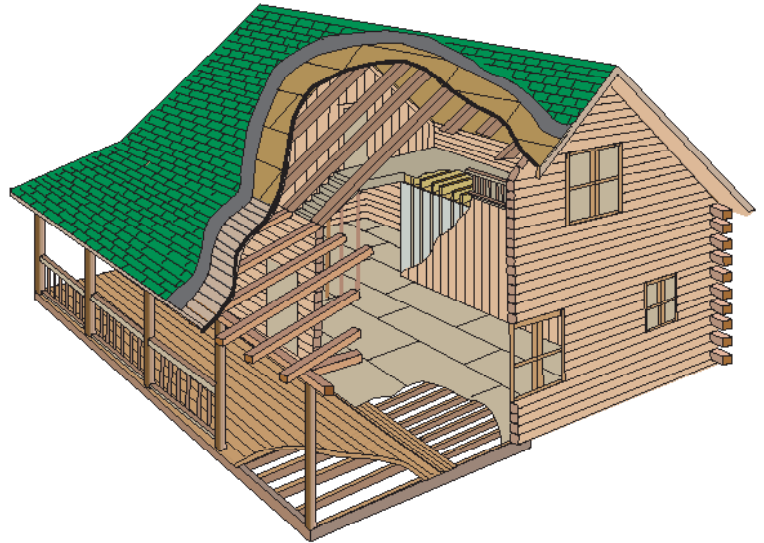

Call Our Log Home Experts
1-800-308-7505

Tradesman Style

Fieldstone Model

Special Package Contents

Includes:

All the log siding skirtboard
All the precut log porch headers
All the porch posts 6"x 6"
All the porch beam rafters 4"x 8"
All the precut log walls
"D" log butt and pass corners
All the precut log gables
All the logs are numbered
All the logs are eastern white pine
All the logs are kiln-dried
All the log home caulking
All the log home foam gasket
All the precut log home splines
All the 11" Log Hog fasteners
Detailed construction manual
All framing & log siding for dormers
Three sets of construction plans
Unlimited technical service
All the porch ceiling T&G pine
All the roof rafters 2"x 12" 16" O.C.
All the roof sheathing 5/8" Zip
All the Membrane for roof
All the soffit material T&G pine

All the fascia material 1"x 8" pine
All the Andersen 400 Series Tilt-wash windows complete with full screens & step glass pkg.
6-foot Andersen slider door
All the exterior doors 3/0x6/8 Smooth-Star Fiberglass insulated 9 lite with adjustable sills
All the Schlage exterior locksets
All the window & door jambs & exterior trim
All the floor joists 2x10 for loft
All the 3/4" Advantech for loft
All the loft stairs and railings
All the porch and deck joists & flooring PT
All the porch and deck railings PT
All the interior framing kiln-dried
All the T&G pine for ceiling