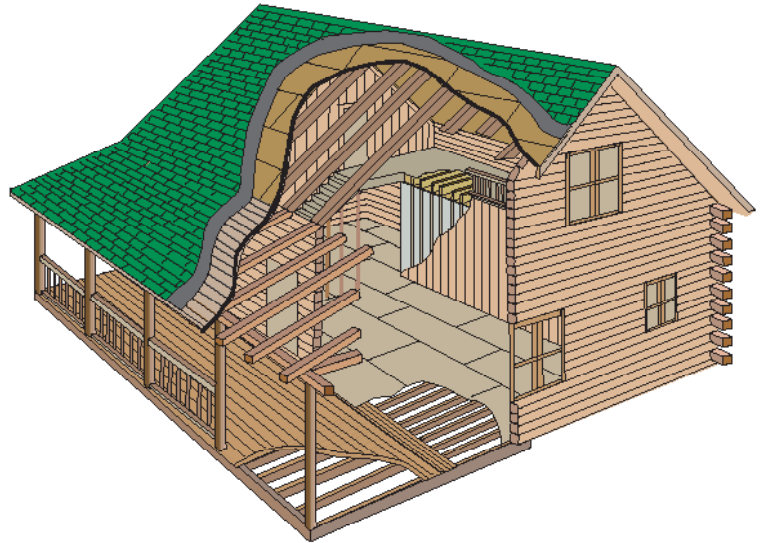

December 31, 2026

Mountain Lakes

Tradesman Design

\$94,500 6x8 Log

\$102,000 8x8 Log

24x32 • 1296 sq ft • 3 bedrooms • 2.5 baths

photo may vary from actual design

*Garage not included

Mountain Lakes Model

Special Package Contents

Includes:

All the log siding skirtboard
All the precut log porch headers
All the porch posts 6"x6"
All the porch beam rafters 4"x8"
All the precut log walls
"D" log butt and pass corners
All the precut log gables
All the logs are numbered
All the logs are eastern white pine
All the logs are kiln-dried
All the log home caulking
All the log home foam gasket
All the precut log home splines
All the 11" Log Hog fasteners
All the log siding for dormer
Detailed construction manual & CD
Three sets of construction plans
Unlimited technical service
All the porch ceiling T&G pine
All the roof rafters 2"x12" 16" O.C.
All the roof sheathing 5/8" Zip
All the Membrane for roof
All the soffit material T&G pine