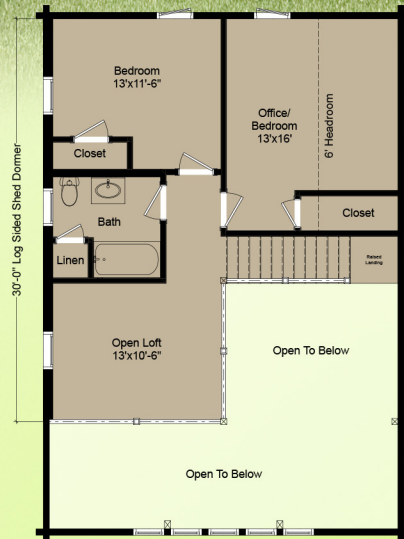

# \$127,500

 8x8 Log

26x38 • 1,595 sq ft  
3 bedrooms • 2 baths